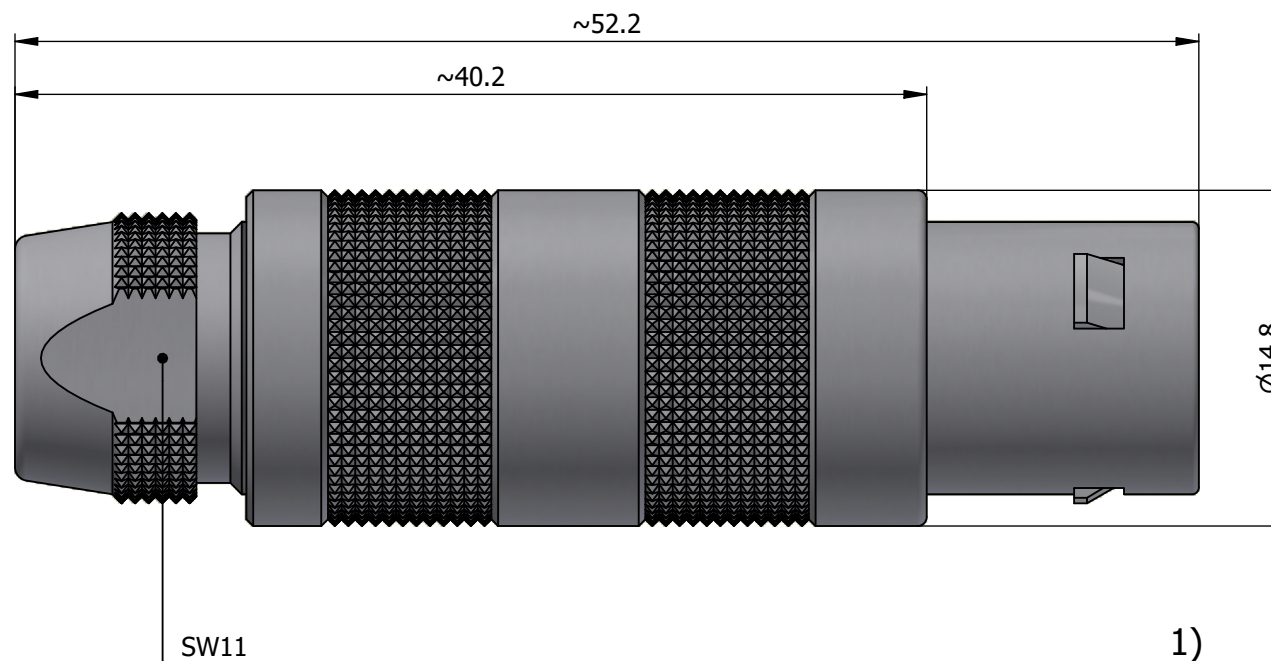

All dimensions are in millimeters (mm)

Alignment Key
Front View

Insert Configuration
Rear View

Note:

1) This picture is generic and for illustrative purposes only, and may show different keying, materials, colour, finish, and contact configuration. Minor shape or feature variations to actual item may be present.

All additional information are documented on the datasheet (See below link or QR Code)
www.lemo.com/pdf/FFA.2S.303.CLAC27.pdf

Model	Series	Insert Config.	Housing	Insulator	Contact	Collet Type	Cable Ø	Variant
FFA	2S	303						CLAC27