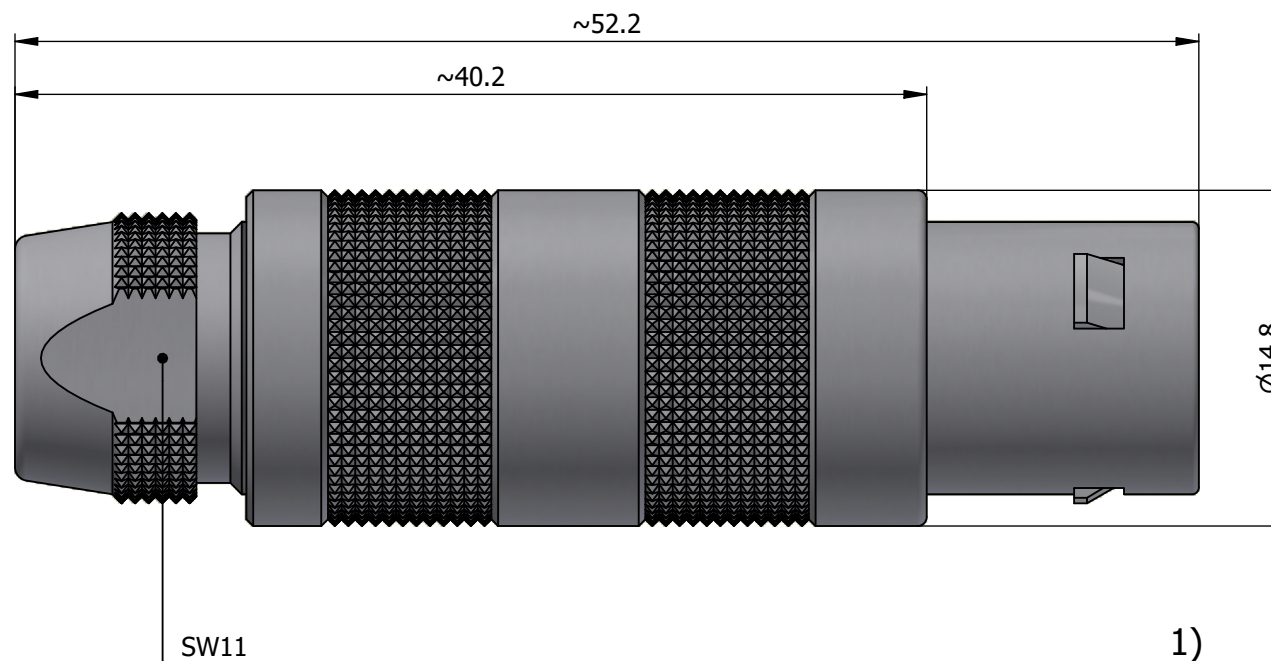

All dimensions are in millimeters (mm)

Alignment Key
Front View

Insert Configuration
Rear View

Note:

1) This picture is generic and for illustrative purposes only, and may show different keying, materials, colour, finish, and contact configuration. Minor shape or feature variations to actual item may be present.

All additional information are documented on the datasheet (See below link or QR Code)
www.lemo.com/pdf/FFA.2S.303.CLAC52.pdf

Model	Series	Insert Config.	Housing	Insulator	Contact	Collet Type	Cable Ø	Variant
FFA	2S	303	CLAC	52				

<p>Datasheet</p>	<p>Straight plug, cable collet</p> <p>Series 2S</p>		<p>Drawn</p> <p>03.04.2024</p> <p>MARI / MARI</p>
	<p>LEMO SA Chemin des Champs-Courbes 28 1024 Ecublens - SWITZERLAND</p>		<p>Checked</p> <p>03.04.2024</p> <p>OBAR</p>
	<p>Tel. (+41) 21 695 16 00 email : info@lemo.com www.lemo.com</p>		<p>Modified</p> <p>00</p> <p>03.04.2024 / MARI</p>
	<p>CD</p>		<p>DO NOT SCALE DRAWING</p>