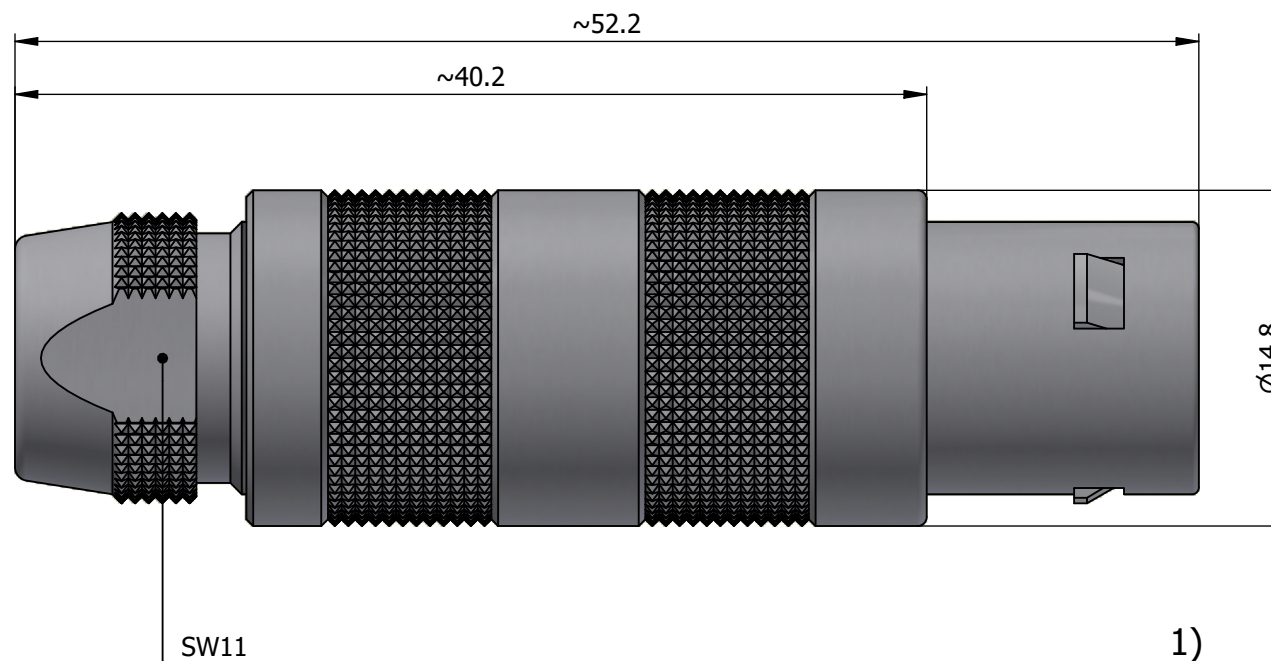

All dimensions are in millimeters (mm)

Alignment Key
Front View

Insert Configuration
Rear View

Note:

1) This picture is generic and for illustrative purposes only, and may show different keying, materials, colour, finish, and contact configuration. Minor shape or feature variations to actual item may be present.

All additional information are documented on the datasheet (See below link or QR Code)
www.lemo.com/pdf/FFA.2S.303.CLAL72.pdf

Model	Series	Insert Config.	Housing	Insulator	Contact	Collet Type	Cable Ø	Variant
FFA	2S	303	CLAL	72				

<p>Datasheet</p>	<p>Straight plug, cable collet</p> <p>Series 2S</p>		<p>Drawn</p> <p>03.04.2024</p> <p>MARI / MARI</p>
	<p>LEMO SA Chemin des Champs-Courbes 28 1024 Ecublens - SWITZERLAND</p>		<p>Checked</p> <p>03.04.2024</p> <p>OBAR</p>
	<p>Tel. (+41) 21 695 16 00 email : info@lemo.com www.lemo.com</p>		<p>Modified</p> <p>00</p> <p>03.04.2024 / MARI</p>
	<p>CD</p>		<p>DO NOT SCALE DRAWING</p>