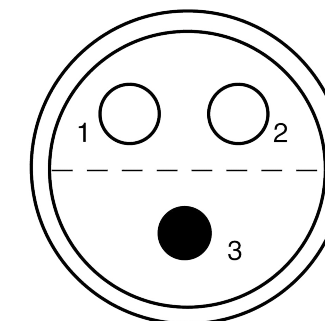

All dimensions are in millimeters (mm)

Alignment Key
Front View

Insert Configuration
Rear View

Note:

1) This picture is generic and for illustrative purposes only, and may show different keying, materials, colour, finish, and contact configuration. Minor shape or feature variations to actual item may be present.

All additional information are documented on the datasheet (See below link or QR Code)
www.lemo.com/pdf/FFA.2S.303.CLLC62.pdf

Model	Series	Insert Config.	Housing	Insulator	Contact	Collet Type	Cable Ø	Variant
FFA	2S	303	CLLC	62				