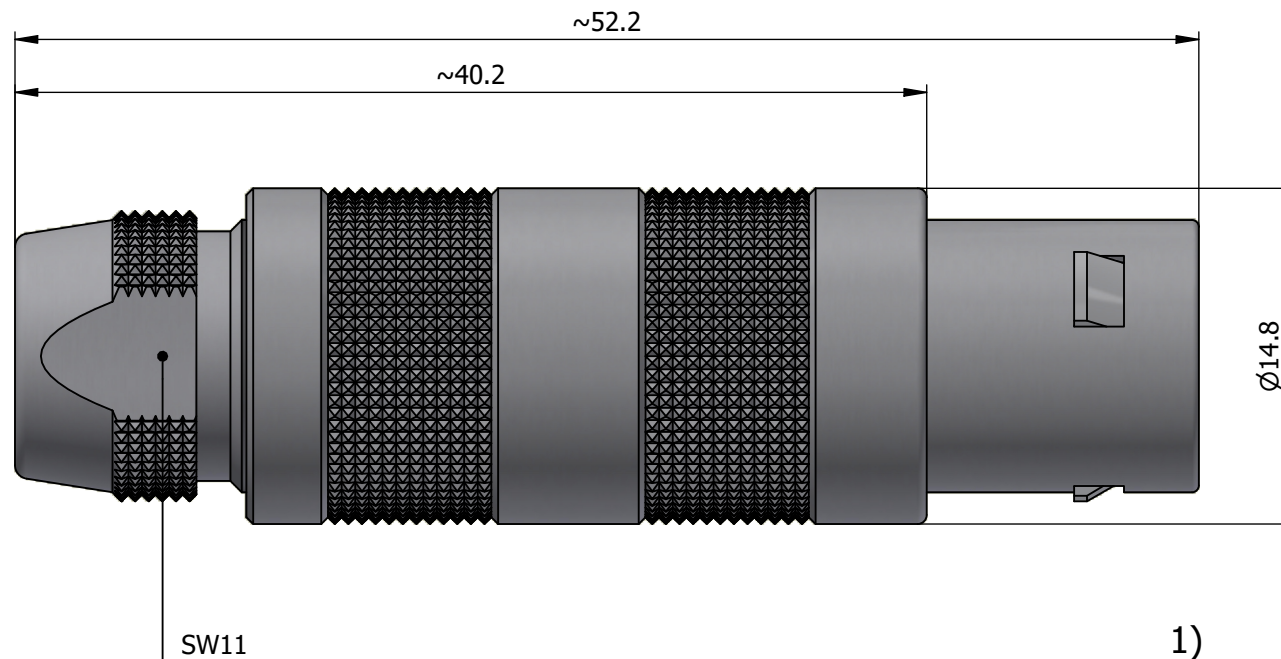

All dimensions are in millimeters (mm)

Alignment Key
Front View

Insert Configuration
Rear View

Note:

1) This picture is generic and for illustrative purposes only, and may show different keying, materials, colour, finish, and contact configuration. Minor shape or feature variations to actual item may be present.

All additional information are documented on the datasheet (See below link or QR Code)
www.lemo.com/pdf/FFA.2S.303.CLLC62.pdf

Model	Series	Insert Config.	Housing	Insulator	Contact	Collet Type	Cable Ø	Variant
FFA	2S	303	CLLC	62				