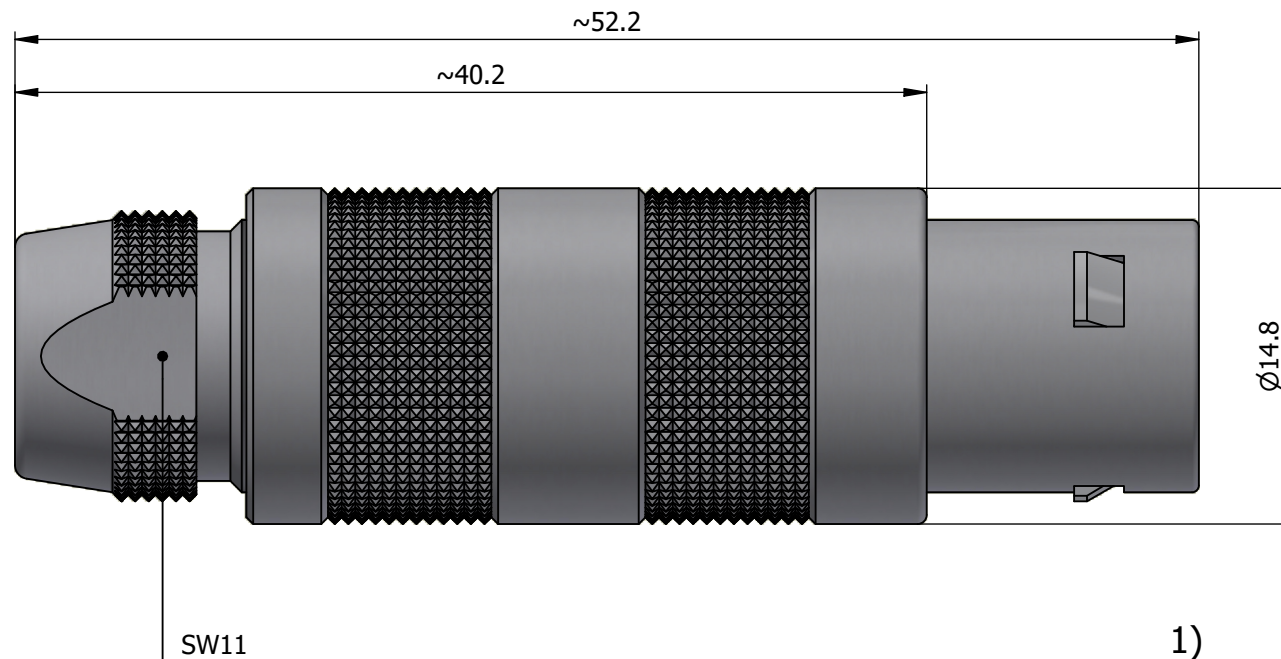

All dimensions are in millimeters (mm)

Alignment Key  
Front View

Insert Configuration  
Rear View

**Note:**

1) This picture is generic and for illustrative purposes only, and may show different keying, materials, colour, finish, and contact configuration. Minor shape or feature variations to actual item may be present.

All additional information are documented on the datasheet (See below link or QR Code)  
[www.lemo.com/pdf/FFA.2S.303.CLLC82.pdf](http://www.lemo.com/pdf/FFA.2S.303.CLLC82.pdf)

|       |        |                |         |           |         |             |         |         |
|-------|--------|----------------|---------|-----------|---------|-------------|---------|---------|
| Model | Series | Insert Config. | Housing | Insulator | Contact | Collet Type | Cable Ø | Variant |
| FFA   | 2S     | 303            | CLLC    | 82        |         |             |         |         |