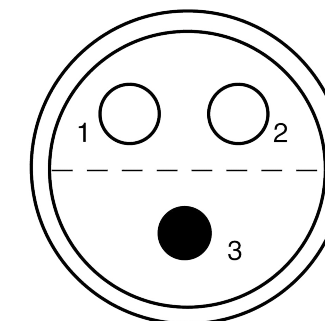

All dimensions are in millimeters (mm)

Alignment Key  
Front View

Insert Configuration  
Rear View

**Note:**

1) This picture is generic and for illustrative purposes only, and may show different keying, materials, colour, finish, and contact configuration. Minor shape or feature variations to actual item may be present.

All additional information are documented on the datasheet (See below link or QR Code)  
[www.lemo.com/pdf/FFA.2S.303.CLLC82.pdf](http://www.lemo.com/pdf/FFA.2S.303.CLLC82.pdf)

|       |        |                |         |           |         |             |         |         |
|-------|--------|----------------|---------|-----------|---------|-------------|---------|---------|
| Model | Series | Insert Config. | Housing | Insulator | Contact | Collet Type | Cable Ø | Variant |
| FFA   | 2S     | 303            | CLLC    | 82        |         |             |         |         |