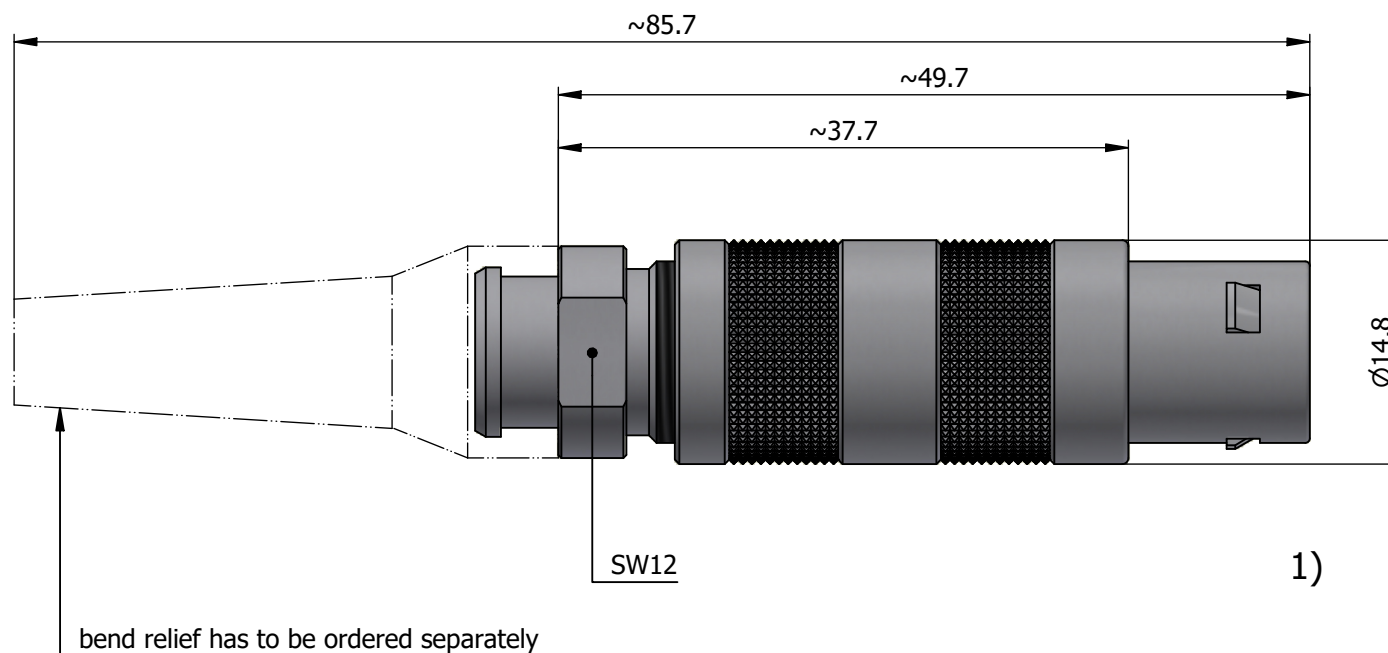

All dimensions are in millimeters (mm)

Alignment Key
Front View

Insert Configuration
Rear View

Note:

1) This picture is generic and for illustrative purposes only, and may show different keying, materials, colour, finish, and contact configuration. Minor shape or feature variations to actual item may be present.

All additional information are documented on the datasheet (See below link or QR Code)
www.lemo.com/pdf/FFA.2S.304.CLAC52Z.pdf

Model Series Insert Config. Housing Insulator Contact Collet Type Cable Ø Variant
FFA.2S.304.CLAC52Z

Straight plug, cable collet and nut for fitting a bend relief
 Series 2S
LEMO
 LEMO SA
 Chemin des Champs-Courbes 28
 1024 Ecublens - SWITZERLAND
 Tel. (+41) 21 695 16 00
 email : info@lemo.com
 www.lemo.com