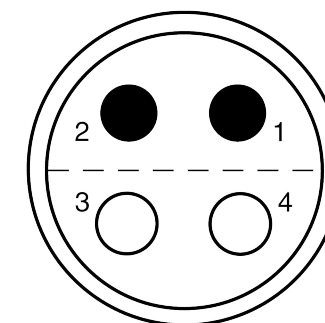

All dimensions are in millimeters (mm)

Alignment Key
Front View

Insert Configuration
Rear View

Note:

1) This picture is generic and for illustrative purposes only, and may show different keying, materials, colour, finish, and contact configuration. Minor shape or feature variations to actual item may be present.

All additional information are documented on the datasheet (See below link or QR Code)
www.lemo.com/pdf/FFA.2S.304.CLAC72.pdf

Model	Series	Insert Config.	Housing	Insulator	Contact	Collet Type	Cable Ø	Variant
FFA	2S	304						CLAC72