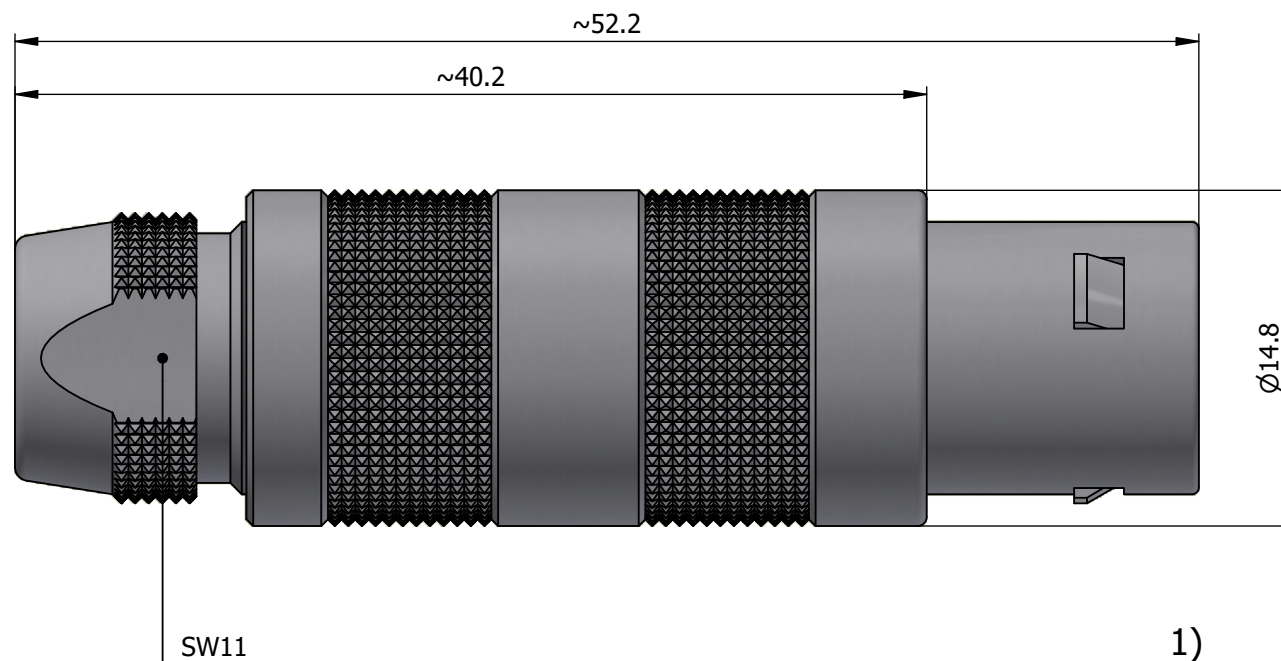

All dimensions are in millimeters (mm)

Alignment Key
Front View

Insert Configuration
Rear View

Note:

1) This picture is generic and for illustrative purposes only, and may show different keying, materials, colour, finish, and contact configuration. Minor shape or feature variations to actual item may be present.

All additional information are documented on the datasheet (See below link or QR Code)
www.lemo.com/pdf/FFA.2S.304.CLAC72.pdf

Model	Series	Insert Config.	Housing	Insulator	Contact	Collet Type	Cable Ø	Variant
FFA	2S	304						CLAC72