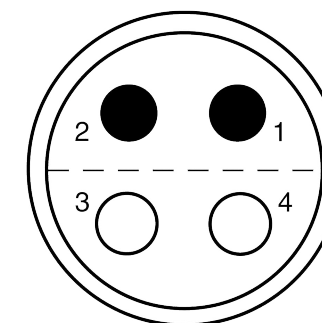

All dimensions are in millimeters (mm)

Alignment Key  
Front View

Insert Configuration  
Rear View

**Note:**

1) This picture is generic and for illustrative purposes only, and may show different keying, materials, colour, finish, and contact configuration. Minor shape or feature variations to actual item may be present.

All additional information are documented on the datasheet (See below link or QR Code)  
[www.lemo.com/pdf/FFA.2S.304.CLAC87.pdf](http://www.lemo.com/pdf/FFA.2S.304.CLAC87.pdf)

Model	Series	Insert Config.	Housing	Insulator	Contact	Collet Type	Cable Ø	Variant
FFA	2S	304						CLAC87