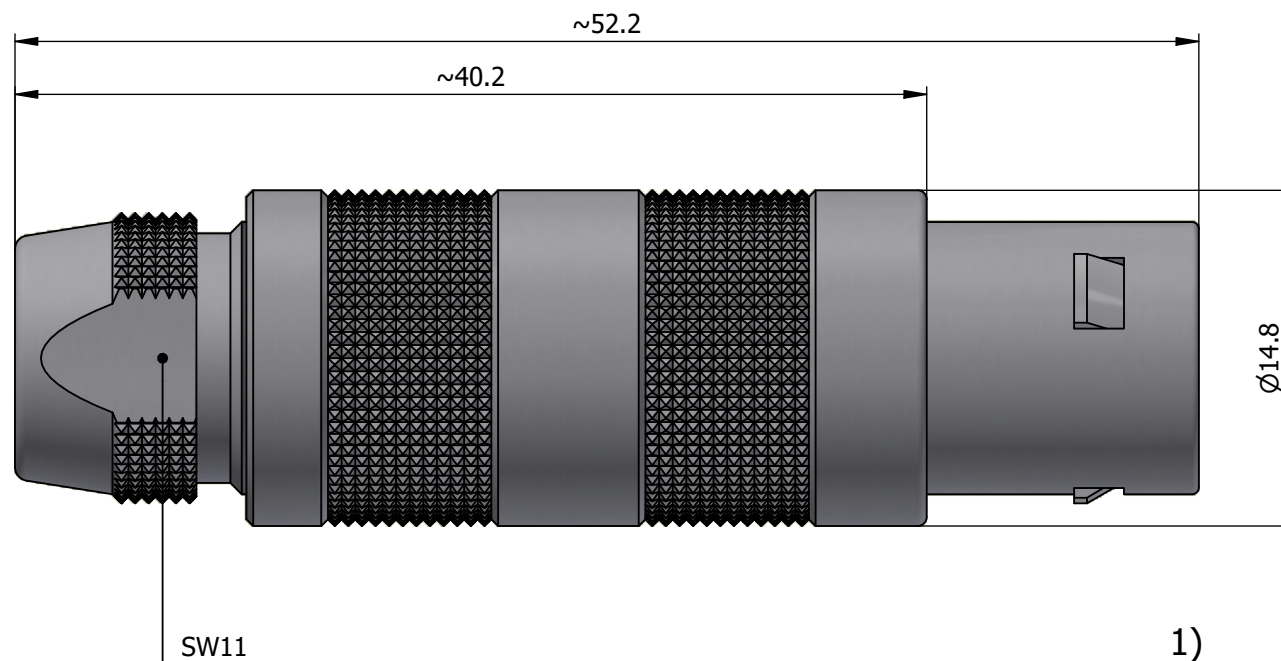

All dimensions are in millimeters (mm)

Alignment Key  
Front View

Insert Configuration  
Rear View

**Note:**

1) This picture is generic and for illustrative purposes only, and may show different keying, materials, colour, finish, and contact configuration. Minor shape or feature variations to actual item may be present.

All additional information are documented on the datasheet (See below link or QR Code)  
[www.lemo.com/pdf/FFA.2S.304.CLAC87.pdf](http://www.lemo.com/pdf/FFA.2S.304.CLAC87.pdf)

Model	Series	Insert Config.	Housing	Insulator	Contact	Collet Type	Cable Ø	Variant
FFA	2S	304						CLAC87