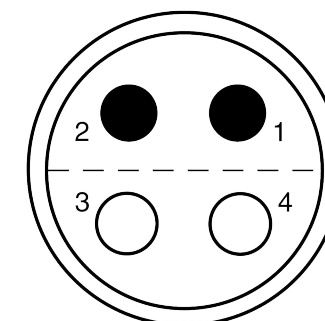

All dimensions are in millimeters (mm)

Alignment Key
Front View

Insert Configuration
Rear View

Note:

1) This picture is generic and for illustrative purposes only, and may show different keying, materials, colour, finish, and contact configuration. Minor shape or feature variations to actual item may be present.

All additional information are documented on the datasheet (See below link or QR Code)
www.lemo.com/pdf/FFA.2S.304.CLAL42.pdf

Model	Series	Insert Config.	Housing	Insulator	Contact	Collet Type	Cable Ø	Variant
FFA	2S	304	CLAL	42				

<p>Datasheet</p>	<p>Straight plug, cable collet</p> <p>Series 2S</p>		<p>Drawn</p> <p>03.04.2024</p> <p>MARI / MARI</p>
	<p>LEMO SA Chemin des Champs-Courbes 28 1024 Ecublens - SWITZERLAND</p>		<p>Checked</p> <p>03.04.2024</p> <p>OBAR</p>
	<p>Tel. (+41) 21 695 16 00 email : info@lemo.com www.lemo.com</p>		<p>Modified</p> <p>00</p> <p>03.04.2024 / MARI</p>
	<p>CD</p>		<p>DO NOT SCALE DRAWING</p>
<p>FFA.2S.304.CLAL42</p>			