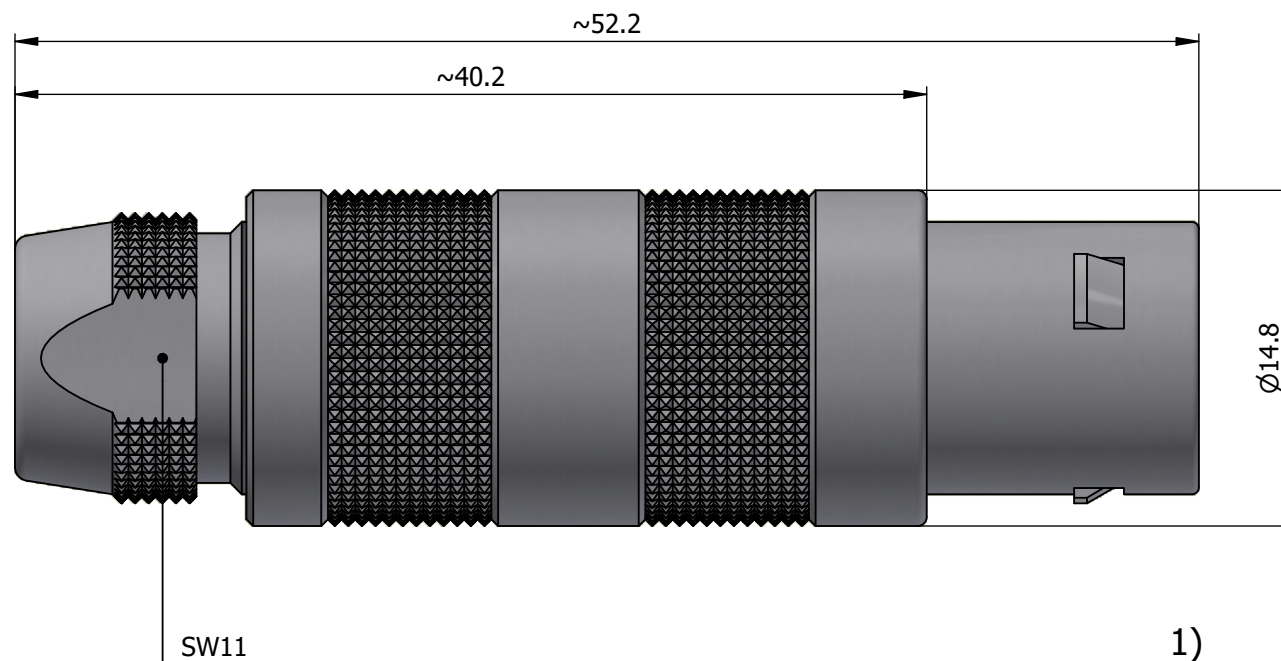

All dimensions are in millimeters (mm)

Alignment Key
Front View

Insert Configuration
Rear View

Note:

1) This picture is generic and for illustrative purposes only, and may show different keying, materials, colour, finish, and contact configuration. Minor shape or feature variations to actual item may be present.

All additional information are documented on the datasheet (See below link or QR Code)
www.lemo.com/pdf/FFA.2S.304.CLAL42.pdf

Model	Series	Insert Config.	Housing	Insulator	Contact	Collet Type	Cable Ø	Variant
FFA	2S	304	CLAL	42				

<p>Datasheet</p>	<p>Straight plug, cable collet</p> <p>Series 2S</p>		<p>Drawn</p> <p>03.04.2024</p> <p>MARI / MARI</p>
	<p>LEMO SA Chemin des Champs-Courbes 28 1024 Ecublens - SWITZERLAND</p>		<p>Checked</p> <p>03.04.2024</p> <p>OBAR</p>
	<p>Tel. (+41) 21 695 16 00 email : info@lemo.com www.lemo.com</p>		<p>Modified</p> <p>00</p> <p>03.04.2024 / MARI</p>
	<p>CD</p>		<p>DO NOT SCALE DRAWING</p>
<p>FFA.2S.304.CLAL42</p>			