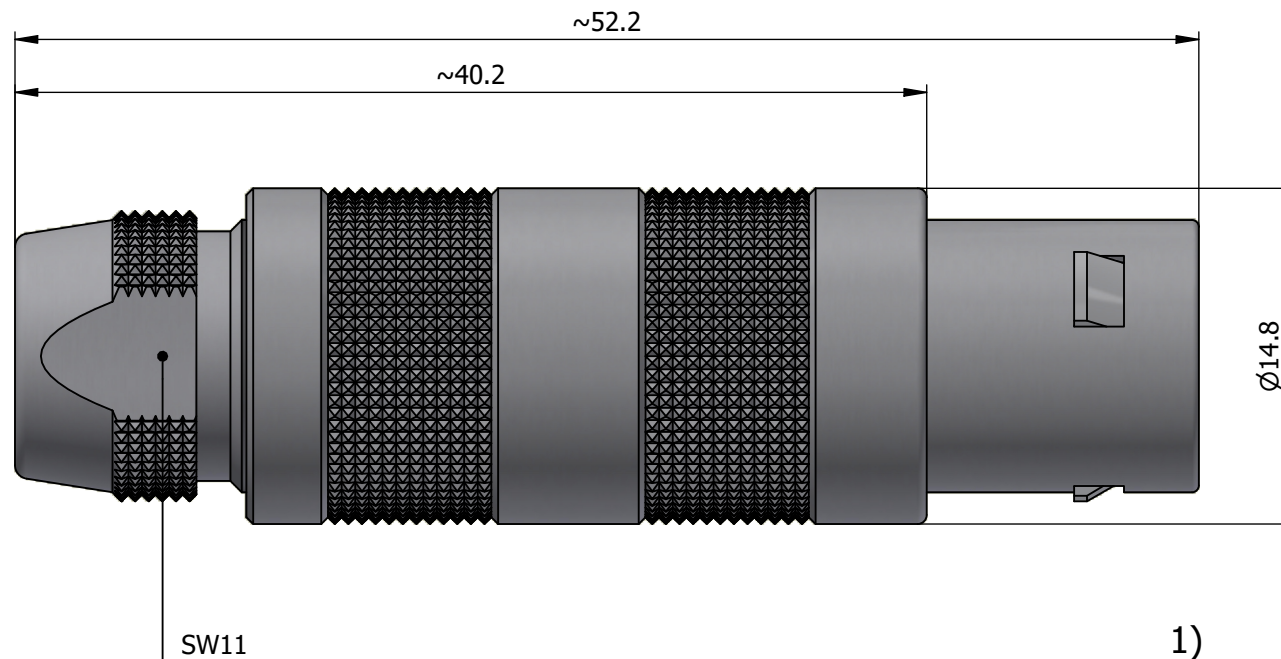

All dimensions are in millimeters (mm)

Alignment Key
Front View

Insert Configuration
Rear View

Note:

1) This picture is generic and for illustrative purposes only, and may show different keying, materials, colour, finish, and contact configuration. Minor shape or feature variations to actual item may be present.

All additional information are documented on the datasheet (See below link or QR Code)
www.lemo.com/pdf/FFA.2S.305.CLAC52.pdf

Model	Series	Insert Config.	Housing	Insulator	Contact	Collet Type	Cable Ø	Variant
FFA	2S	305						CLAC52