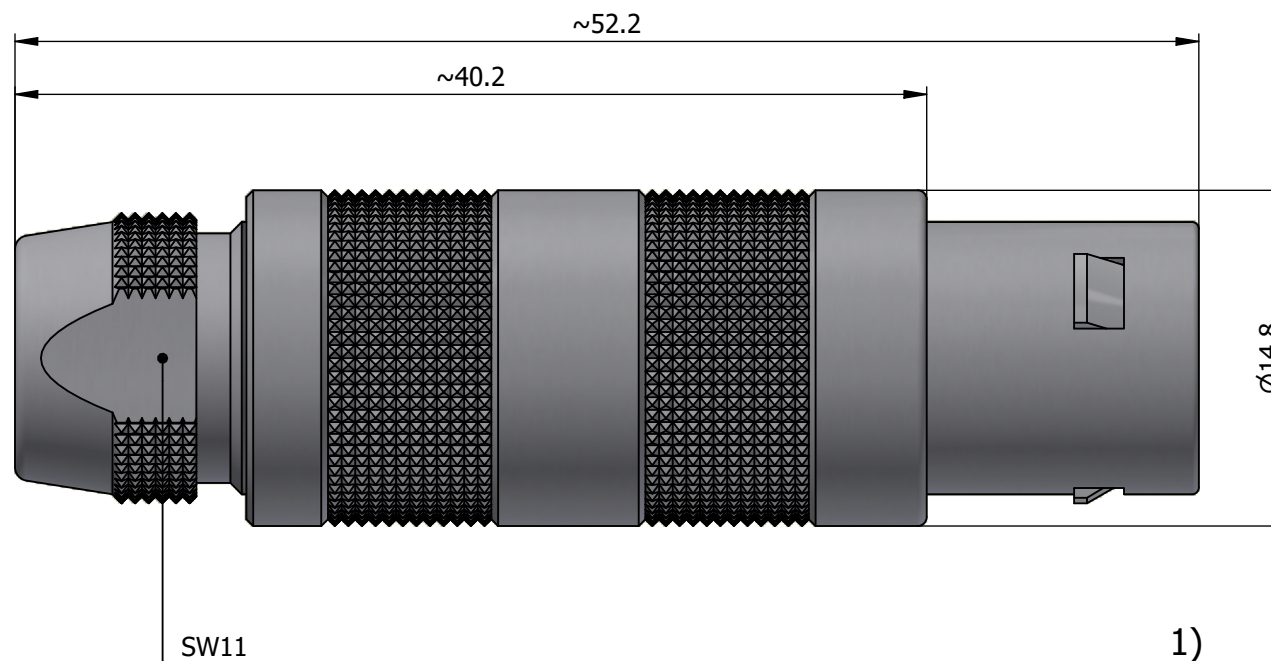

All dimensions are in millimeters (mm)

Alignment Key  
Front View

Insert Configuration  
Rear View

**Note:**

1) This picture is generic and for illustrative purposes only, and may show different keying, materials, colour, finish, and contact configuration. Minor shape or feature variations to actual item may be present.

All additional information are documented on the datasheet (See below link or QR Code)  
[www.lemo.com/pdf/FFA.2S.305.CLAC87.pdf](http://www.lemo.com/pdf/FFA.2S.305.CLAC87.pdf)

Model	Series	Insert Config.	Housing	Insulator	Contact	Collet Type	Cable Ø	Variant
FFA	2S	305						CLAC87