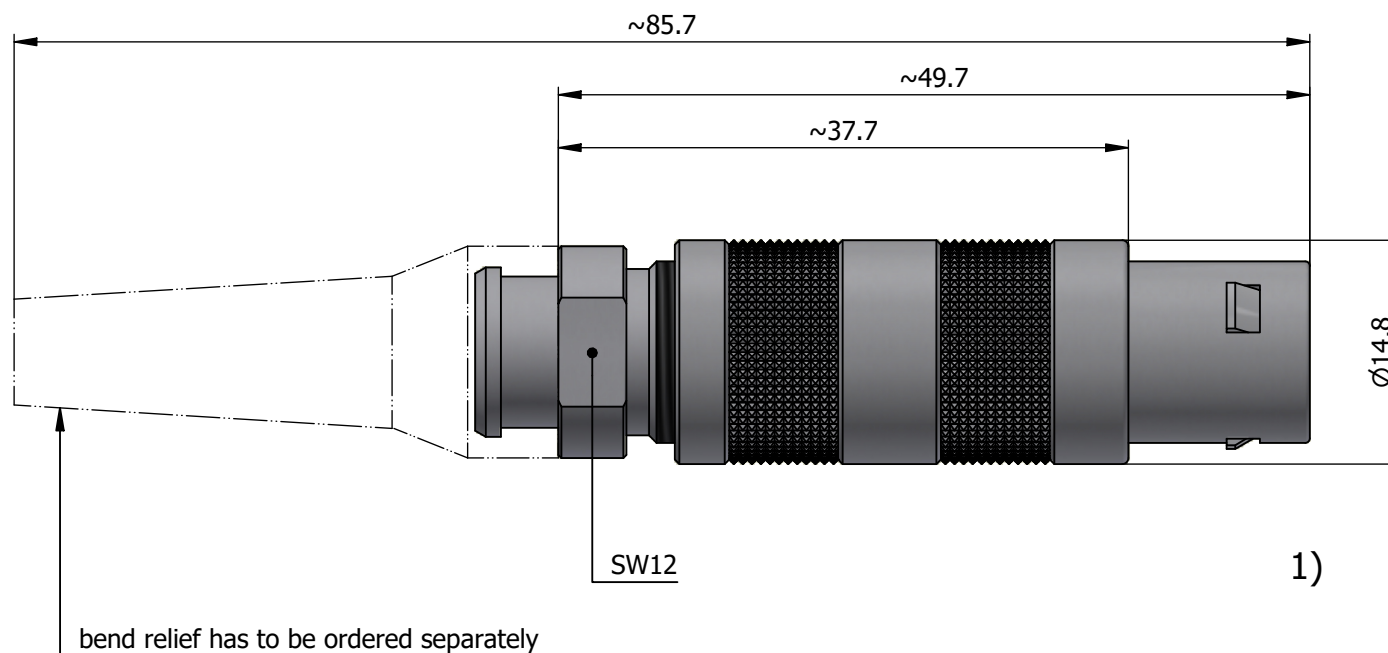

All dimensions are in millimeters (mm)

Alignment Key
Front View

Insert Configuration
Rear View

Note:

1) This picture is generic and for illustrative purposes only, and may show different keying, materials, colour, finish, and contact configuration. Minor shape or feature variations to actual item may be present.

All additional information are documented on the datasheet (See below link or QR Code)
www.lemo.com/pdf/FFA.2S.305.CLAL62Z.pdf

Model	Series	Insert Config.	Housing	Insulator	Contact	Collet Type	Cable Ø	Variant
FFA	2S	305	CLAL	62Z				

Straight plug, cable collet and nut for fitting a bend relief
 Series 2S

LEMO
 LEMO SA
 Chemin des Champs-Courbes 28
 1024 Ecublens - SWITZERLAND

Tel. (+41) 21 695 16 00
 email : info@lemo.com
 www.lemo.com