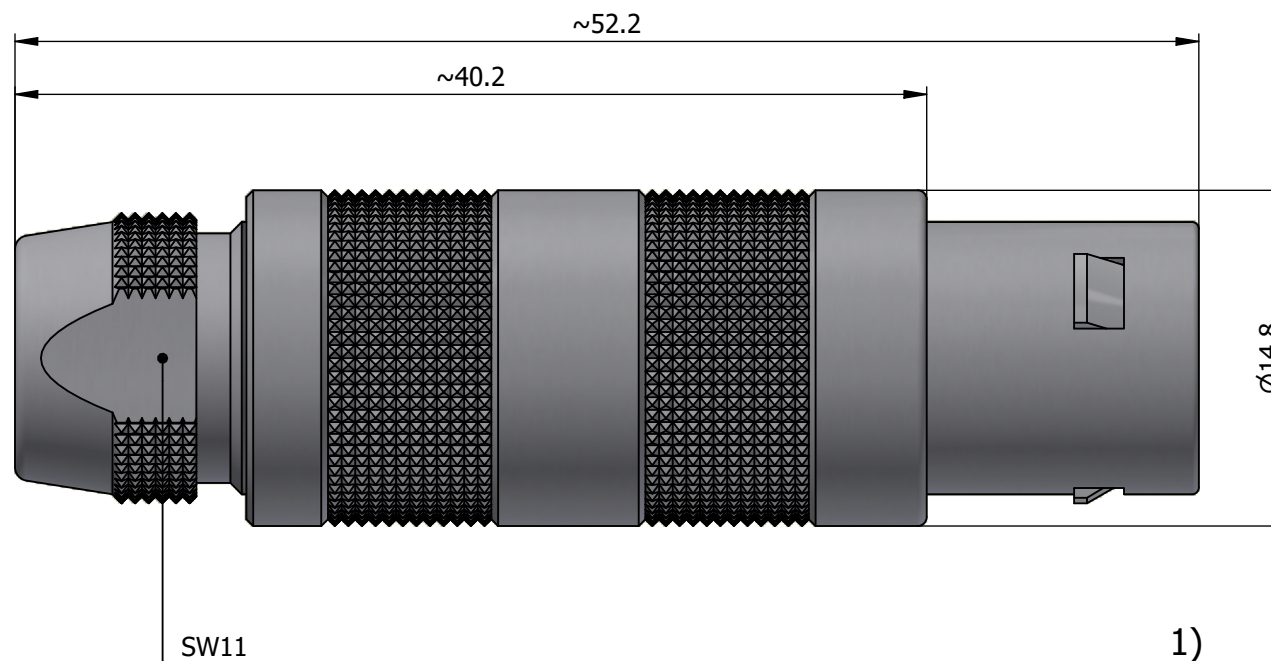

All dimensions are in millimeters (mm)

Alignment Key
Front View

Insert Configuration
Rear View

Note:

1) This picture is generic and for illustrative purposes only, and may show different keying, materials, colour, finish, and contact configuration. Minor shape or feature variations to actual item may be present.

All additional information are documented on the datasheet (See below link or QR Code)
www.lemo.com/pdf/FFA.2S.305.CLAL82.pdf

Model	Series	Insert Config.	Housing	Insulator	Contact	Collet Type	Cable Ø	Variant
FFA	2S	305	CL	AL	82			