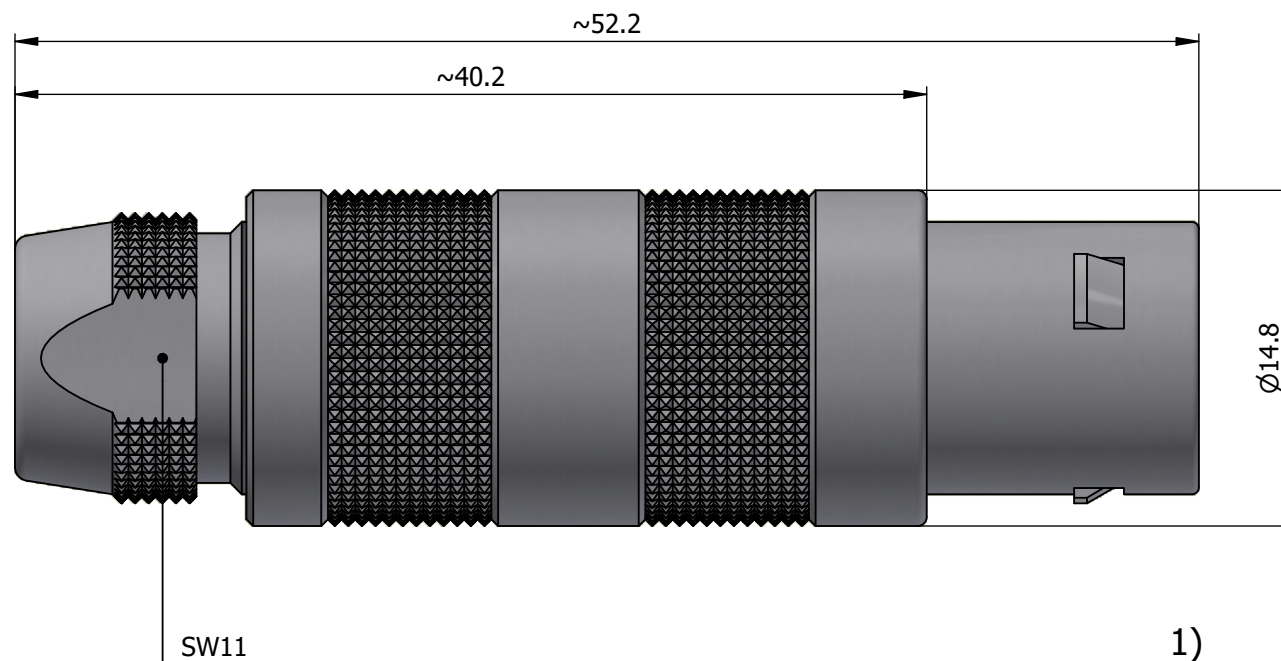

All dimensions are in millimeters (mm)

Alignment Key
Front View

Insert Configuration
Rear View

Note:

1) This picture is generic and for illustrative purposes only, and may show different keying, materials, colour, finish, and contact configuration. Minor shape or feature variations to actual item may be present.

All additional information are documented on the datasheet (See below link or QR Code)
www.lemo.com/pdf/FFA.2S.306.CLAC72.pdf

Model	Series	Insert Config.	Housing	Insulator	Contact	Collet Type	Cable Ø	Variant
FFA	2S	306						CLAC72