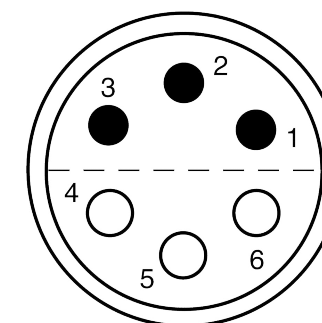

All dimensions are in millimeters (mm)

Alignment Key
Front View

Insert Configuration
Rear View

Note:

1) This picture is generic and for illustrative purposes only, and may show different keying, materials, colour, finish, and contact configuration. Minor shape or feature variations to actual item may be present.

All additional information are documented on the datasheet (See below link or QR Code)
www.lemo.com/pdf/FFA.2S.306.CLAC72.pdf

Model	Series	Insert Config.	Housing	Insulator	Contact	Collet Type	Cable Ø	Variant
FFA	2S	306						CLAC72