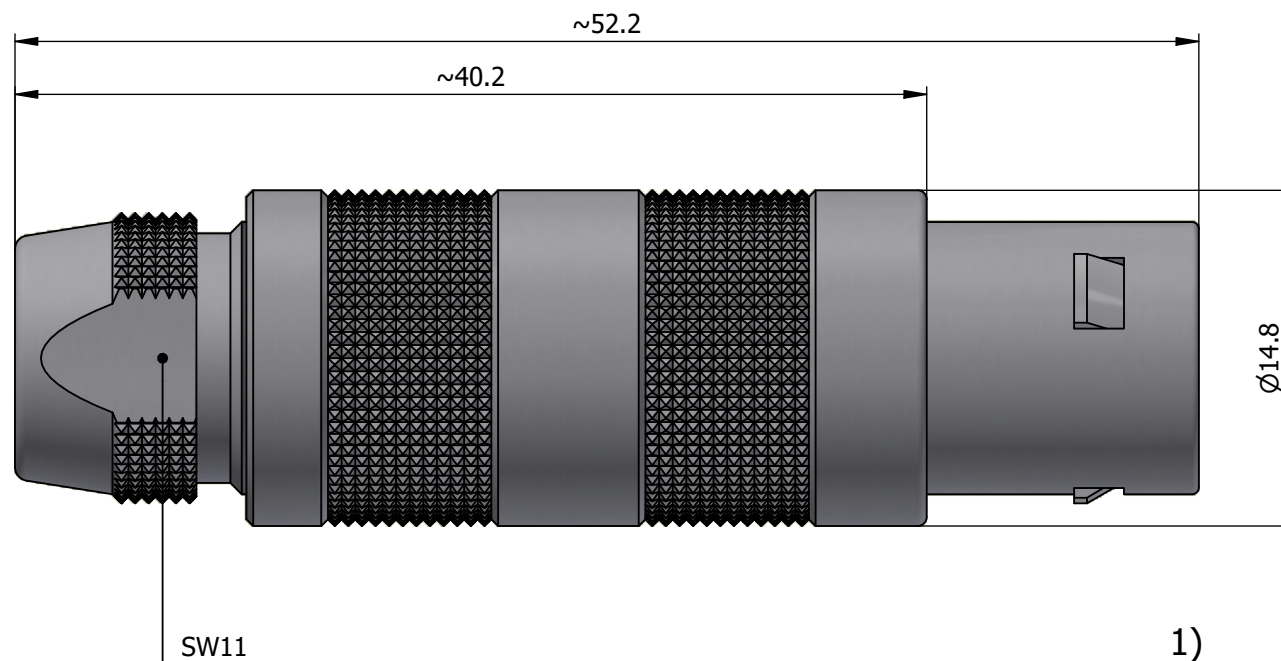

All dimensions are in millimeters (mm)

Alignment Key
Front View

Insert Configuration
Rear View

Note:

1) This picture is generic and for illustrative purposes only, and may show different keying, materials, colour, finish, and contact configuration. Minor shape or feature variations to actual item may be present.

All additional information are documented on the datasheet (See below link or QR Code)
www.lemo.com/pdf/FFA.2S.306.CLAC82.pdf

Model	Series	Insert Config.	Housing	Insulator	Contact	Collet Type	Cable Ø	Variant
FFA	2S	306				CLAC	82	