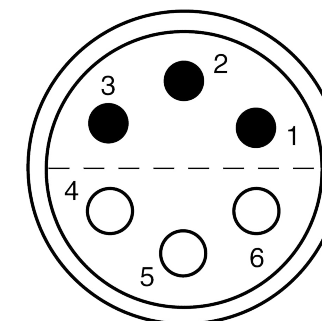

All dimensions are in millimeters (mm)

Alignment Key
Front View

Insert Configuration
Rear View

Note:

1) This picture is generic and for illustrative purposes only, and may show different keying, materials, colour, finish, and contact configuration. Minor shape or feature variations to actual item may be present.

All additional information are documented on the datasheet (See below link or QR Code)
www.lemo.com/pdf/FFA.2S.306.CLAC82.pdf

Model	Series	Insert Config.	Housing	Insulator	Contact	Collet Type	Cable Ø	Variant
FFA	2S	306				CLAC	82	