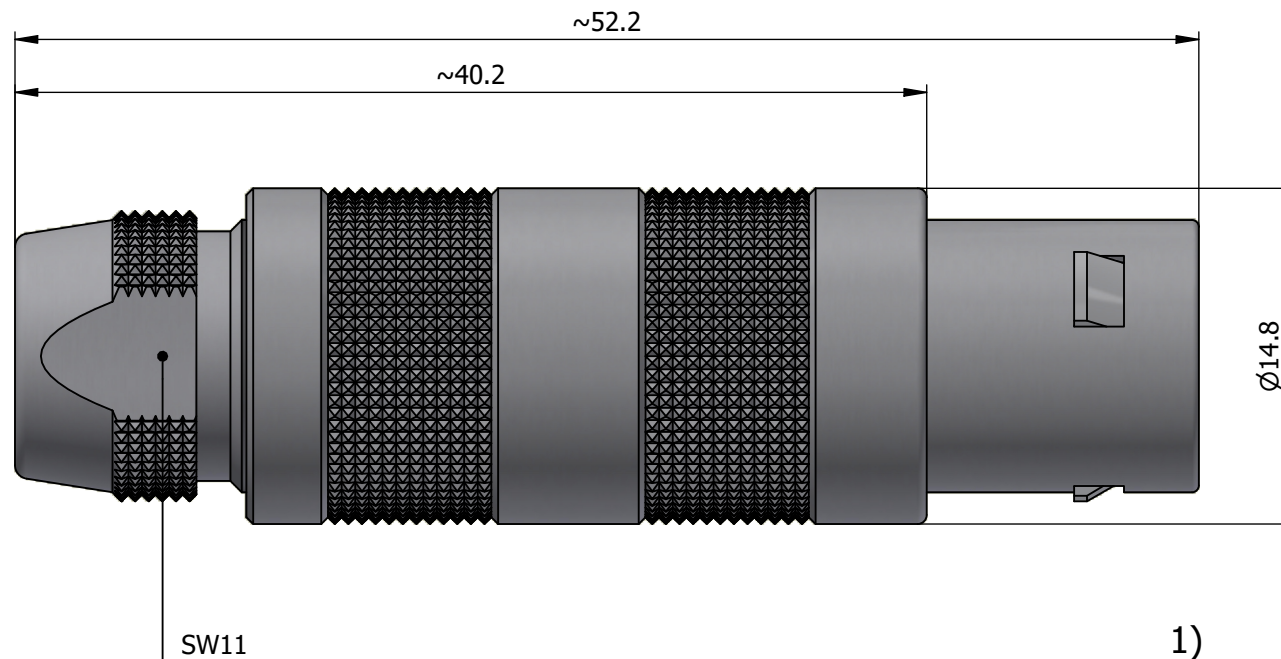

All dimensions are in millimeters (mm)

Alignment Key
Front View

Insert Configuration
Rear View

Note:

1) This picture is generic and for illustrative purposes only, and may show different keying, materials, colour, finish, and contact configuration. Minor shape or feature variations to actual item may be present.

All additional information are documented on the datasheet (See below link or QR Code)
www.lemo.com/pdf/FFA.2S.306.CLAL52.pdf

Model	Series	Insert Config.	Housing	Insulator	Contact	Collet Type	Cable Ø	Variant
FFA	2S	306	CLAL	52				