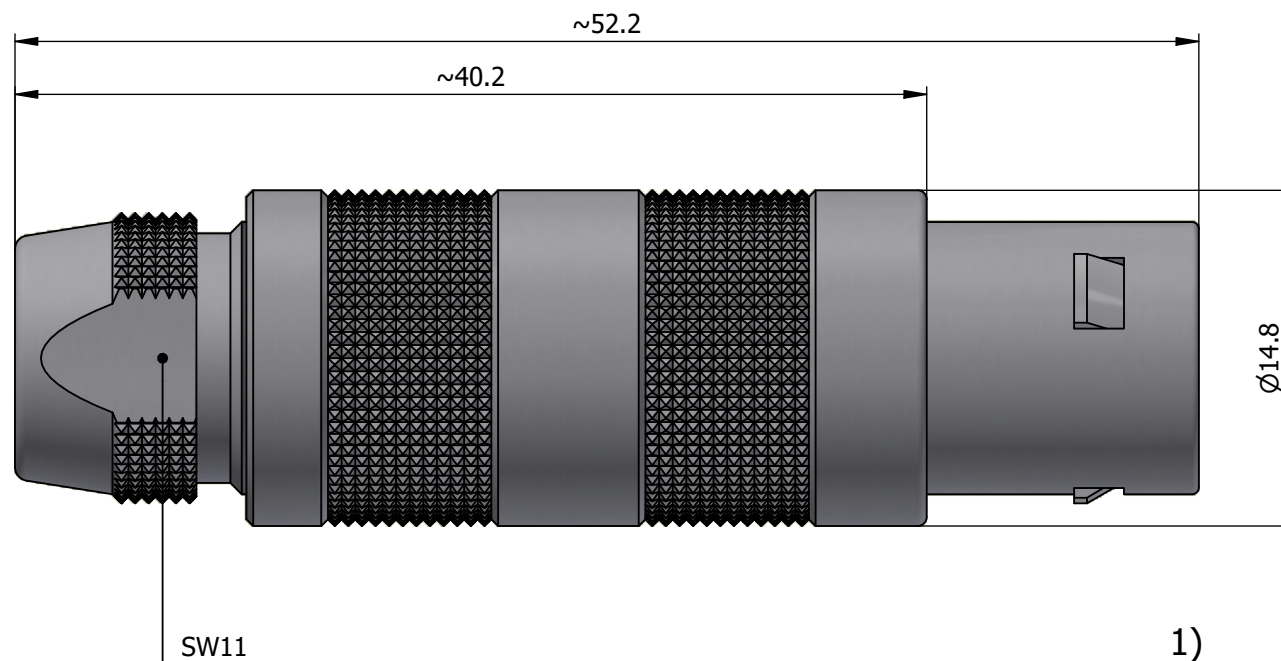

All dimensions are in millimeters (mm)

Alignment Key  
Front View

Insert Configuration  
Rear View

**Note:**

1) This picture is generic and for illustrative purposes only, and may show different keying, materials, colour, finish, and contact configuration. Minor shape or feature variations to actual item may be present.

All additional information are documented on the datasheet (See below link or QR Code)  
[www.lemo.com/pdf/FFA.2S.306.CLAL82.pdf](http://www.lemo.com/pdf/FFA.2S.306.CLAL82.pdf)

Model	Series	Insert Config.	Housing	Insulator	Contact	Collet Type	Cable Ø	Variant
FFA	2S	306	CLAL	82				