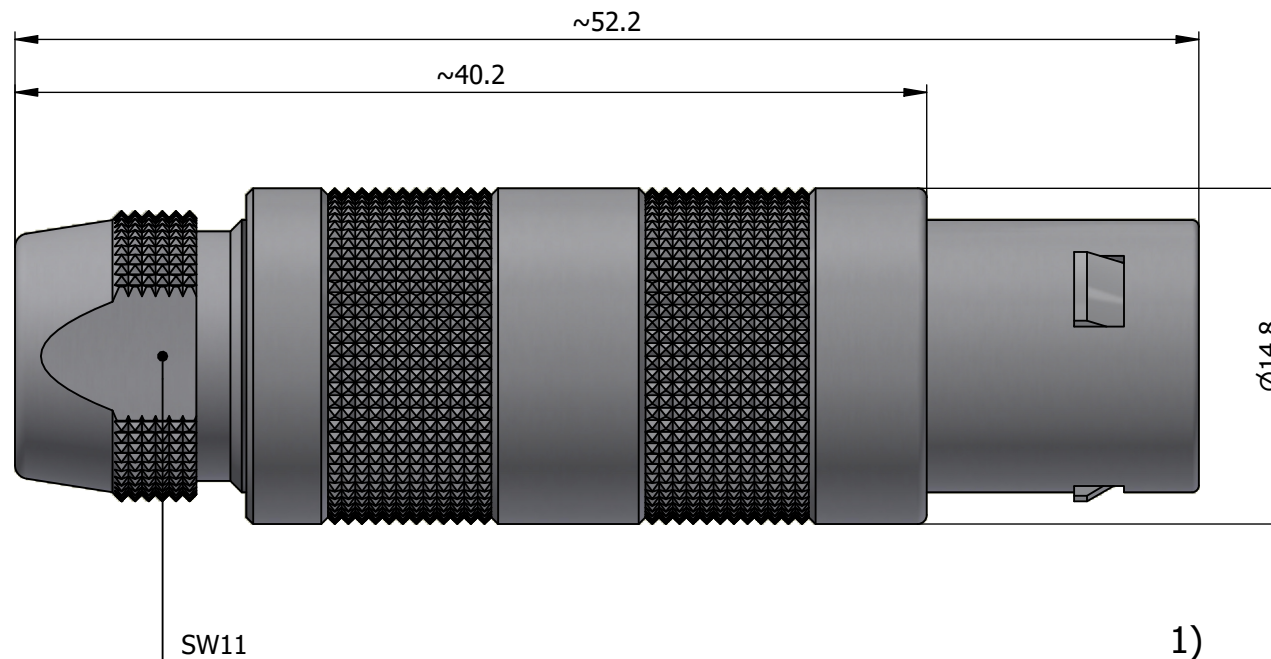

All dimensions are in millimeters (mm)

Alignment Key
Front View

Insert Configuration
Rear View

Note:

1) This picture is generic and for illustrative purposes only, and may show different keying, materials, colour, finish, and contact configuration. Minor shape or feature variations to actual item may be present.

All additional information are documented on the datasheet (See below link or QR Code)
www.lemo.com/pdf/FFA.2S.307.CLAC82.pdf

Model	Series	Insert Config.	Housing	Insulator	Contact	Collet Type	Cable Ø	Variant
FFA	2S	307	CLAC	82				

<p>Datasheet</p>	<p>Straight plug, cable collet</p> <p>Series 2S</p>		<p>Drawn</p> <p>03.04.2024</p> <p>MARI / MARI</p>
	<p>LEMO SA Chemin des Champs-Courbes 28 1024 Ecublens - SWITZERLAND</p>		<p>Checked</p> <p>03.04.2024</p> <p>OBAR</p>
	<p>Tel. (+41) 21 695 16 00 email : info@lemo.com www.lemo.com</p>		<p>Modified</p> <p>00</p> <p>03.04.2024 / MARI</p>
	<p>CD</p>		<p>DO NOT SCALE DRAWING</p>
<p>FFA.2S.307.CLAC82</p>			