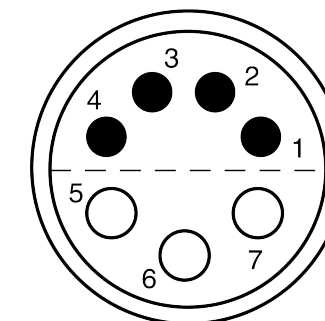

All dimensions are in millimeters (mm)

Alignment Key
Front View

Insert Configuration
Rear View

Note:

1) This picture is generic and for illustrative purposes only, and may show different keying, materials, colour, finish, and contact configuration. Minor shape or feature variations to actual item may be present.

All additional information are documented on the datasheet (See below link or QR Code)
www.lemo.com/pdf/FFA.2S.307.CLAC82.pdf

Model	Series	Insert Config.	Housing	Insulator	Contact	Collet Type	Cable Ø	Variant
FFA	2S	307	CLAC	82				

<p>Datasheet</p>	<p>Straight plug, cable collet</p> <p>Series 2S</p>		<p>Drawn</p> <p>03.04.2024</p> <p>MARI / MARI</p>
	<p>LEMO SA Chemin des Champs-Courbes 28 1024 Ecublens - SWITZERLAND</p>		<p>Checked</p> <p>03.04.2024</p> <p>OBAR</p>
	<p>Tel. (+41) 21 695 16 00 email : info@lemo.com www.lemo.com</p>		<p>Modified</p> <p>00</p> <p>03.04.2024 / MARI</p>
	<p>CD</p>		<p>DO NOT SCALE DRAWING</p>
<p>FFA.2S.307.CLAC82</p>			