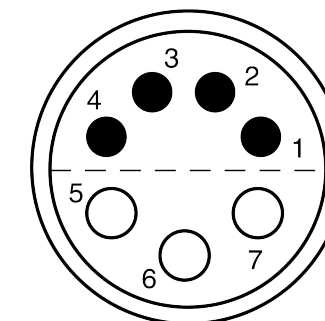

All dimensions are in millimeters (mm)

Alignment Key
Front View

Insert Configuration
Rear View

Note:

1) This picture is generic and for illustrative purposes only, and may show different keying, materials, colour, finish, and contact configuration. Minor shape or feature variations to actual item may be present.

All additional information are documented on the datasheet (See below link or QR Code)
www.lemo.com/pdf/FFA.2S.307.CLAL82.pdf

Model	Series	Insert Config.	Housing	Insulator	Contact	Collet Type	Cable Ø	Variant
FFA	2S	307	CLAL	82				

Datasheet

Straight plug, cable collet
Series 2S

LEMO SA
Chemin des Champs-Courbes 28
1024 Ecublens - SWITZERLAND

Tel. (+41) 21 695 16 00
email : info@lemo.com
www.lemo.com

CD

Drawn	03.04.2024	MARI / MARI
Checked	03.04.2024	OBAR
Modified	00	03.04.2024 / MARI
DO NOT SCALE DRAWING		