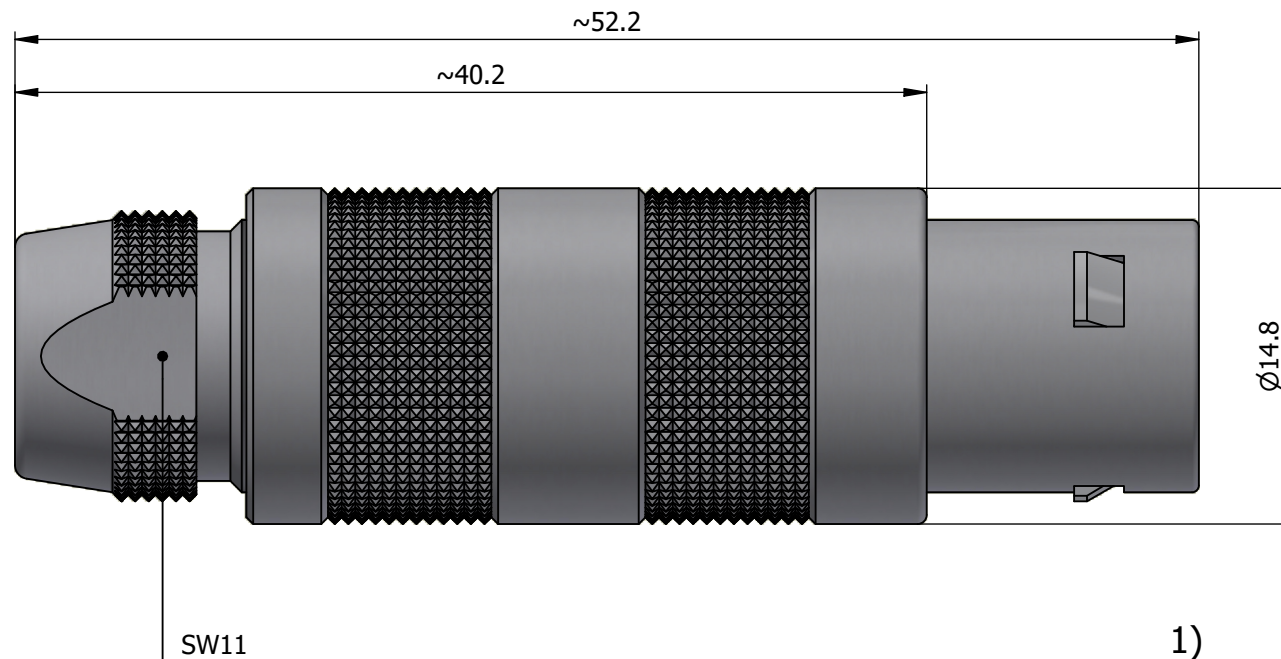

All dimensions are in millimeters (mm)

Alignment Key
Front View

Insert Configuration
Rear View

Note:

1) This picture is generic and for illustrative purposes only, and may show different keying, materials, colour, finish, and contact configuration. Minor shape or feature variations to actual item may be present.

All additional information are documented on the datasheet (See below link or QR Code)
www.lemo.com/pdf/FFA.2S.307.CLAL82.pdf

Model	Series	Insert Config.	Housing	Insulator	Contact	Collet Type	Cable Ø	Variant
FFA	2S	307	CLAL	82				