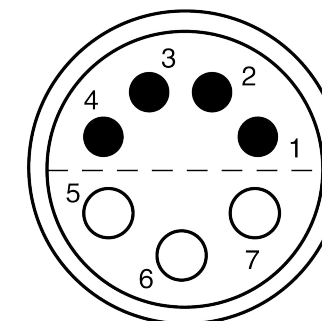

All dimensions are in millimeters (mm)

Alignment Key  
Front View

Insert Configuration  
Rear View

**Note:**

1) This picture is generic and for illustrative purposes only, and may show different keying, materials, colour, finish, and contact configuration. Minor shape or feature variations to actual item may be present.

All additional information are documented on the datasheet (See below link or QR Code)  
[www.lemo.com/pdf/FFA.2S.307.KLAC52.pdf](http://www.lemo.com/pdf/FFA.2S.307.KLAC52.pdf)

Model	Series	Insert Config.	Housing	Insulator	Contact	Collet Type	Cable Ø	Variant
FFA	2S	307						KLAC52

<p>Datasheet</p>	<p><b>Straight plug, cable collet</b></p> <p>Series 2S</p>		<p>Drawn 03.04.2024 MARI / MARI</p>
	<p>LEMO SA Chemin des Champs-Courbes 28 1024 Ecublens - SWITZERLAND</p>		<p>Checked 03.04.2024 OBAR</p>
	<p>Tel. (+41) 21 695 16 00 email : info@lemo.com www.lemo.com</p>		<p>Modified 00 03.04.2024 / MARI</p>
	<p>CD</p>		<p>DO NOT SCALE DRAWING</p>
<p><b>FFA.2S.307.KLAC52</b></p>			