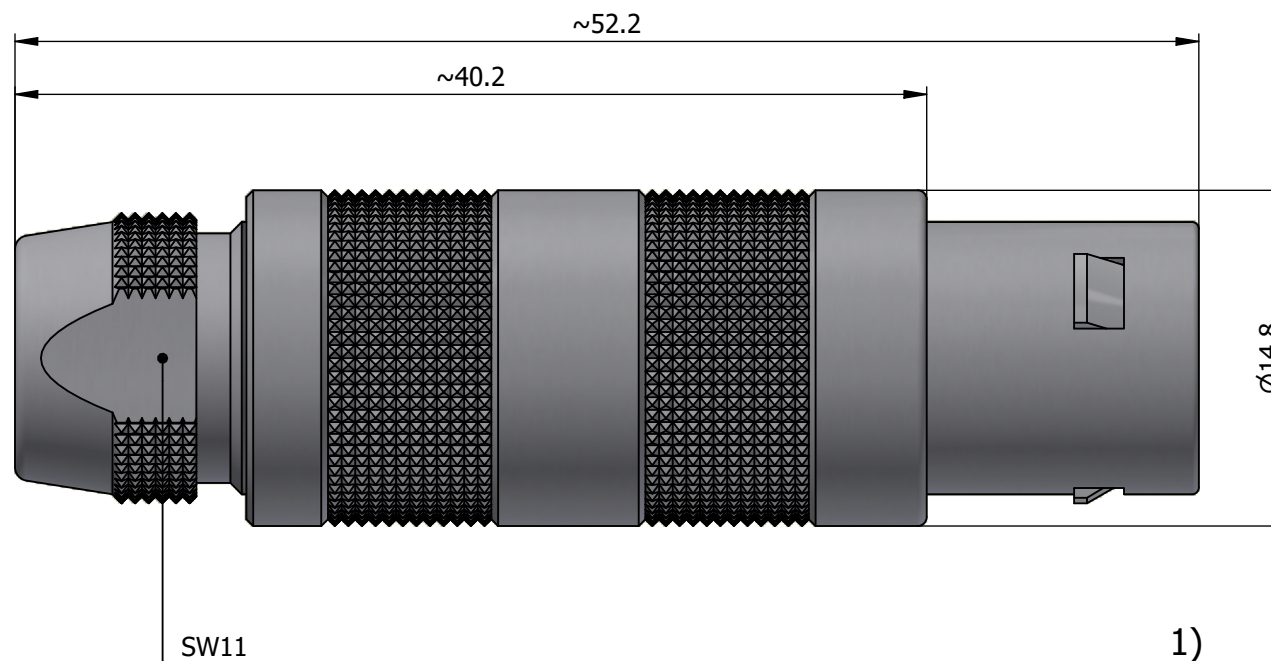

All dimensions are in millimeters (mm)

Alignment Key  
Front View

Insert Configuration  
Rear View

**Note:**

1) This picture is generic and for illustrative purposes only, and may show different keying, materials, colour, finish, and contact configuration. Minor shape or feature variations to actual item may be present.

All additional information are documented on the datasheet (See below link or QR Code)  
[www.lemo.com/pdf/FFA.2S.307.KLAC52.pdf](http://www.lemo.com/pdf/FFA.2S.307.KLAC52.pdf)

Model	Series	Insert Config.	Housing	Insulator	Contact	Collet Type	Cable Ø	Variant
FFA	2S	307						KLAC52

<p>Datasheet</p>	<p><b>Straight plug, cable collet</b></p> <p>Series 2S</p>		<p>Drawn 03.04.2024 MARI / MARI</p>
	<p>LEMO SA Chemin des Champs-Courbes 28 1024 Ecublens - SWITZERLAND</p>		<p>Checked 03.04.2024 OBAR</p>
	<p>Tel. (+41) 21 695 16 00 email : info@lemo.com www.lemo.com</p>		<p>Modified 00 03.04.2024 / MARI</p>
	<p>CD</p>		<p>DO NOT SCALE DRAWING</p>
<p><b>FFA.2S.307.KLAC52</b></p>			