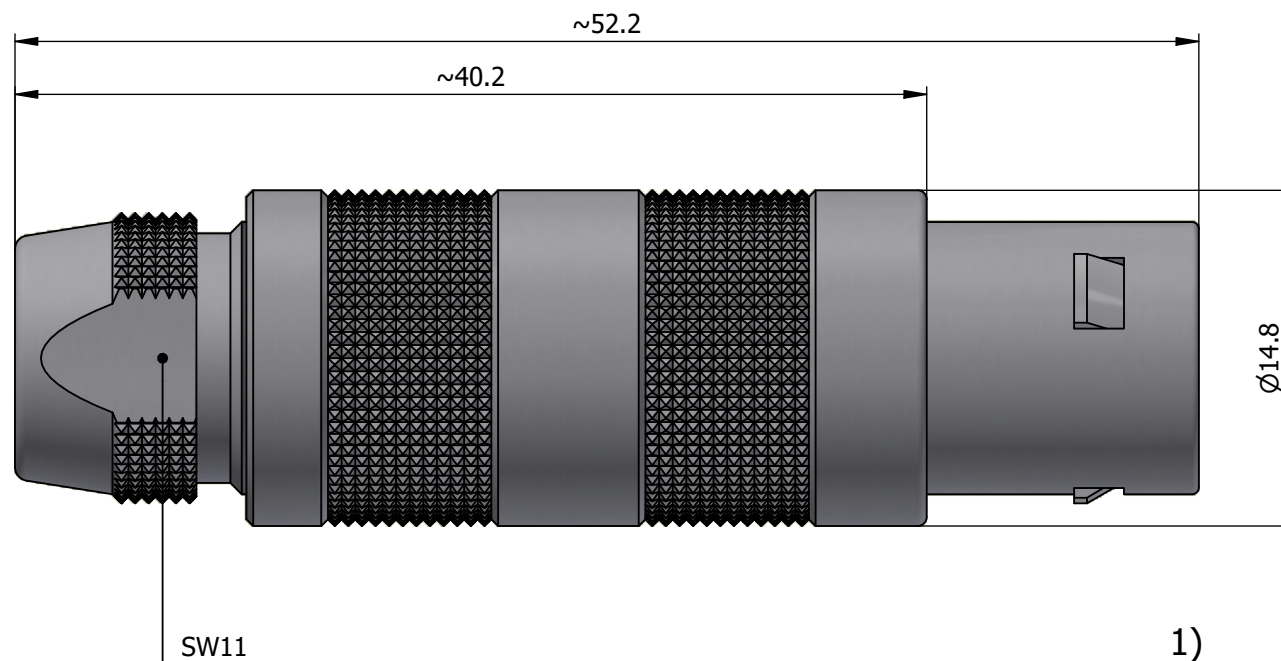

All dimensions are in millimeters (mm)

Alignment Key
Front View

Insert Configuration
Rear View

Note:

1) This picture is generic and for illustrative purposes only, and may show different keying, materials, colour, finish, and contact configuration. Minor shape or feature variations to actual item may be present.

All additional information are documented on the datasheet (See below link or QR Code)
www.lemo.com/pdf/FFA.2S.308.CLAC52.pdf

Model	Series	Insert Config.	Housing	Insulator	Contact	Collet Type	Cable Ø	Variant
FFA	2S	308	CLAC	52				