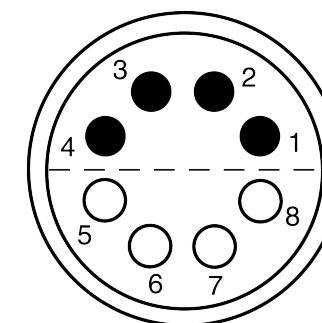

All dimensions are in millimeters (mm)

Alignment Key
Front View

Insert Configuration
Rear View

Note:

1) This picture is generic and for illustrative purposes only, and may show different keying, materials, colour, finish, and contact configuration. Minor shape or feature variations to actual item may be present.

All additional information are documented on the datasheet (See below link or QR Code)
www.lemo.com/pdf/FFA.2S.308.CLAC52.pdf

Model	Series	Insert Config.	Housing	Insulator	Contact	Collet Type	Cable Ø	Variant
FFA	2S	308	CLAC	52				