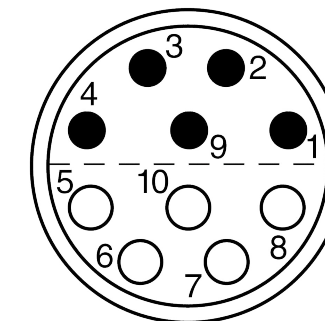

All dimensions are in millimeters (mm)

Alignment Key
Front View

Insert Configuration
Rear View

Note:

1) This picture is generic and for illustrative purposes only, and may show different keying, materials, colour, finish, and contact configuration. Minor shape or feature variations to actual item may be present.

All additional information are documented on the datasheet (See below link or QR Code)
www.lemo.com/pdf/FFA.2S.310.CLAC32.pdf

Model	Series	Insert Config.	Housing	Insulator	Contact	Collet Type	Cable Ø	Variant
FFA	2S	310	CLAC	32				