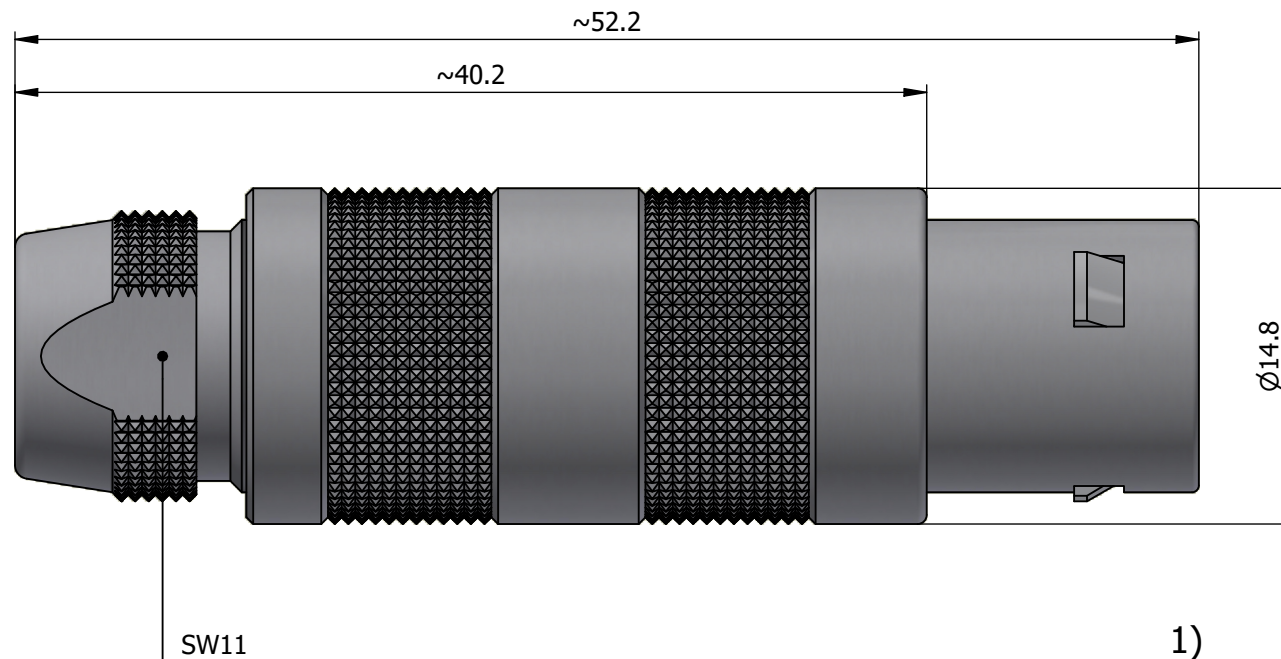

All dimensions are in millimeters (mm)

Alignment Key
Front View

Insert Configuration
Rear View

Note:

1) This picture is generic and for illustrative purposes only, and may show different keying, materials, colour, finish, and contact configuration. Minor shape or feature variations to actual item may be present.

All additional information are documented on the datasheet (See below link or QR Code)
www.lemo.com/pdf/FFA.2S.310.CLAC32.pdf

Model	Series	Insert Config.	Housing	Insulator	Contact	Collet Type	Cable Ø	Variant
FFA	2S	310	CLAC	32				