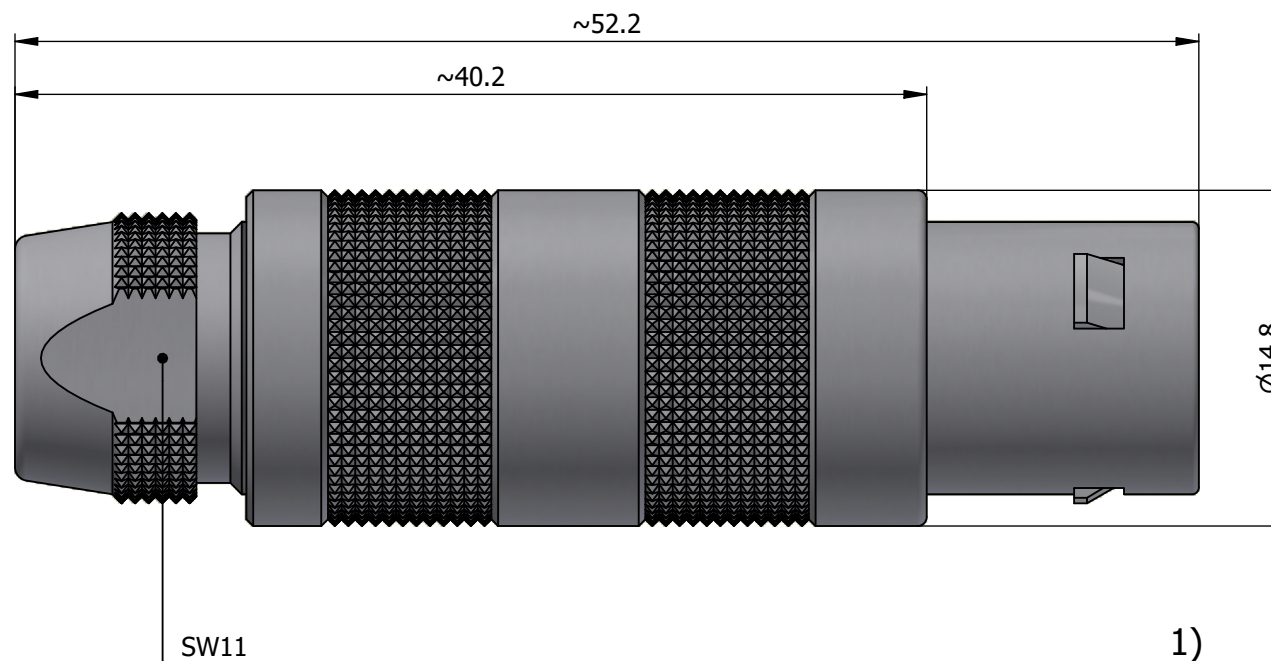

All dimensions are in millimeters (mm)

Alignment Key
Front View

Insert Configuration
Rear View

Note:

1) This picture is generic and for illustrative purposes only, and may show different keying, materials, colour, finish, and contact configuration. Minor shape or feature variations to actual item may be present.

All additional information are documented on the datasheet (See below link or QR Code)
www.lemo.com/pdf/FFA.2S.310.CLAC82.pdf

Model	Series	Insert Config.	Housing	Insulator	Contact	Collet Type	Cable Ø	Variant
FFA	2S	310	CLAC	82				