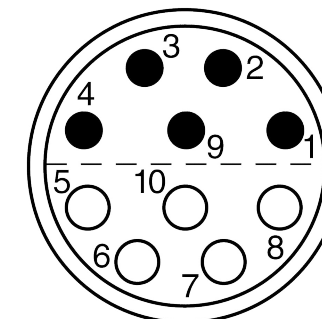

All dimensions are in millimeters (mm)

Alignment Key
Front View

Insert Configuration
Rear View

Note:

1) This picture is generic and for illustrative purposes only, and may show different keying, materials, colour, finish, and contact configuration. Minor shape or feature variations to actual item may be present.

All additional information are documented on the datasheet (See below link or QR Code)
www.lemo.com/pdf/FFA.2S.310.CLAC82.pdf

Model	Series	Insert Config.	Housing	Insulator	Contact	Collet Type	Cable Ø	Variant
FFA	2S	310	CLAC	82				