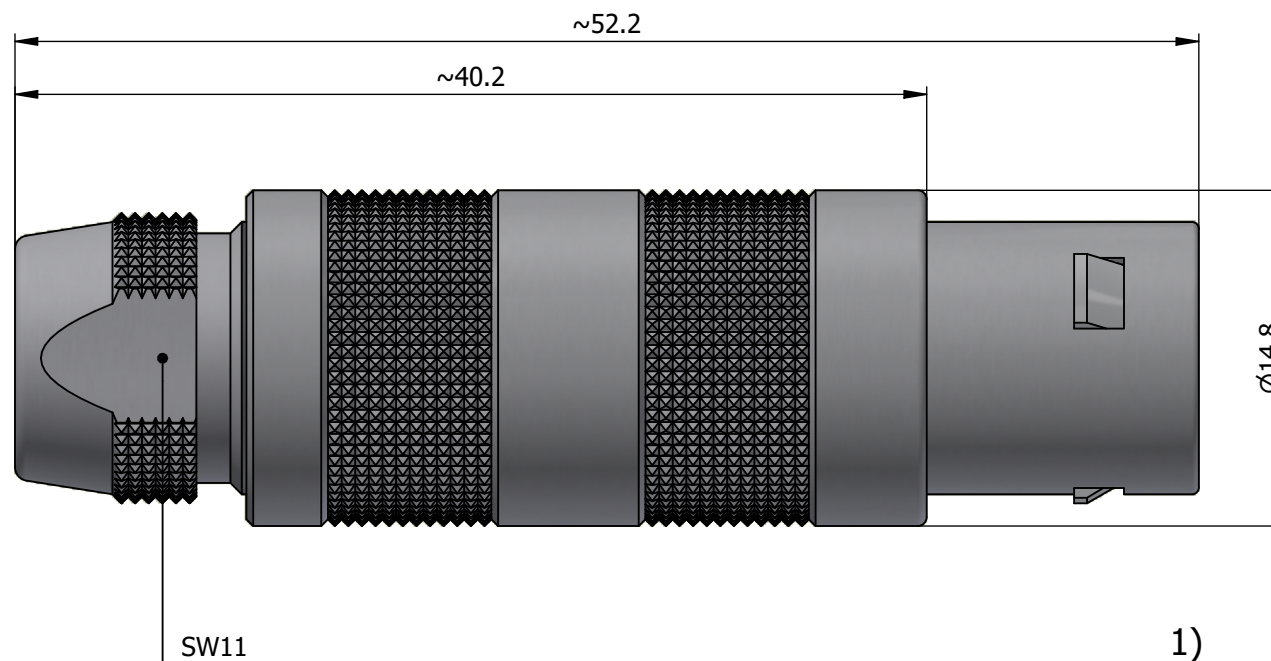

All dimensions are in millimeters (mm)

Alignment Key
Front View

Insert Configuration
Rear View

Note:

1) This picture is generic and for illustrative purposes only, and may show different keying, materials, colour, finish, and contact configuration. Minor shape or feature variations to actual item may be present.

All additional information are documented on the datasheet (See below link or QR Code)
www.lemo.com/pdf/FFA.2S.310.CLAL82.pdf

Model	Series	Insert Config.	Housing	Insulator	Contact	Collet Type	Cable Ø	Variant
FFA	2S	310	CL	AL	82			

<p>Datasheet</p>	<p>Straight plug, cable collet</p> <p>Series 2S</p>		<p>Drawn 03.04.2024 MARI / MARI</p>
	<p>LEMO SA Chemin des Champs-Courbes 28 1024 Ecublens - SWITZERLAND</p>		<p>Checked 03.04.2024 OBAR</p>
	<p>Tel. (+41) 21 695 16 00 email : info@lemo.com www.lemo.com</p>		<p>Modified 00 03.04.2024 / MARI</p>
	<p>CD</p>		<p>DO NOT SCALE DRAWING</p>
<p>FFA.2S.310.CLAL82</p>			