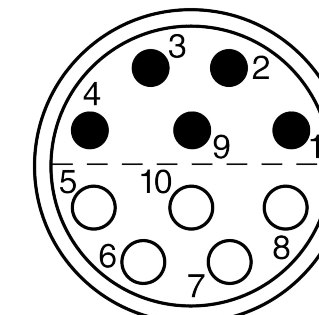

All dimensions are in millimeters (mm)

Alignment Key
Front View

Insert Configuration
Rear View

Note:

1) This picture is generic and for illustrative purposes only, and may show different keying, materials, colour, finish, and contact configuration. Minor shape or feature variations to actual item may be present.

All additional information are documented on the datasheet (See below link or QR Code)
www.lemo.com/pdf/FFA.2S.310.CLAL82.pdf

Model	Series	Insert Config.	Housing	Insulator	Contact	Collet Type	Cable Ø	Variant
FFA	2S	310	CL	AL	82			

<p>Datasheet</p>	<p>Straight plug, cable collet</p> <p>Series 2S</p>		<p>Drawn 03.04.2024 MARI / MARI</p>
	<p>LEMO SA Chemin des Champs-Courbes 28 1024 Ecublens - SWITZERLAND</p>		<p>Checked 03.04.2024 OBAR</p>
	<p>Tel. (+41) 21 695 16 00 email : info@lemo.com www.lemo.com</p>		<p>Modified 00 03.04.2024 / MARI</p>
	<p>CD</p>		<p>DO NOT SCALE DRAWING</p>
<p>FFA.2S.310.CLAL82</p>			