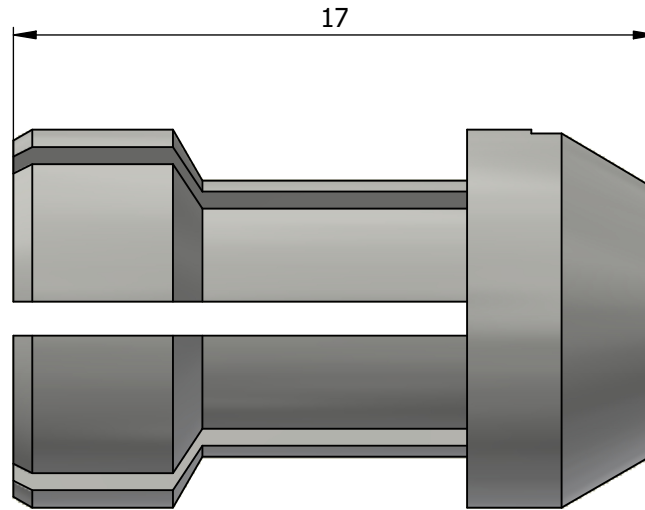

All dimensions are in millimeters (mm)

All additional information are documented on the datasheet (See below link or QR Code)
www.lemo.com/pdf/FFA.2S.752.CN.pdf

Datasheet

Collet for cable $\text{Ø}4.3 - \text{Ø}5.2$