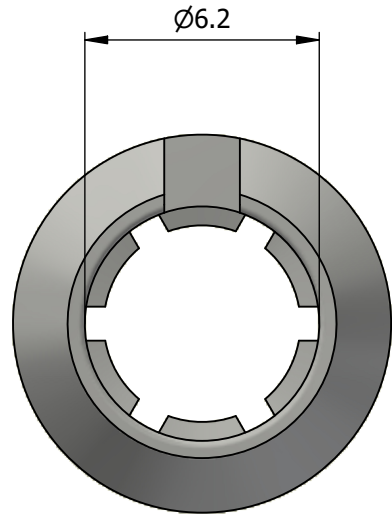

All dimensions are in millimeters (mm)

All additional information are documented on the datasheet (See below link or QR Code)
www.lemo.com/pdf/FFA.2S.752.CN.pdf

Datasheet

Collet for cable $\text{Ø}4.3 - \text{Ø}5.2$