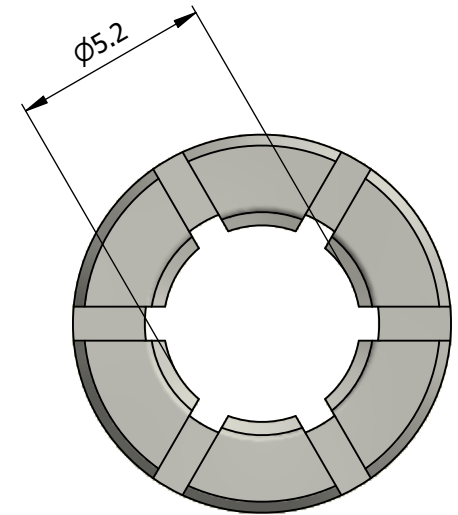

All dimensions are in millimeters (mm)

All additional information are documented on the datasheet (See below link or QR Code)
www.lemo.com/pdf/FFA.2S.752.CN.pdf

Datasheet

Collet for cable $\text{Ø}4.3 - \text{Ø}5.2$