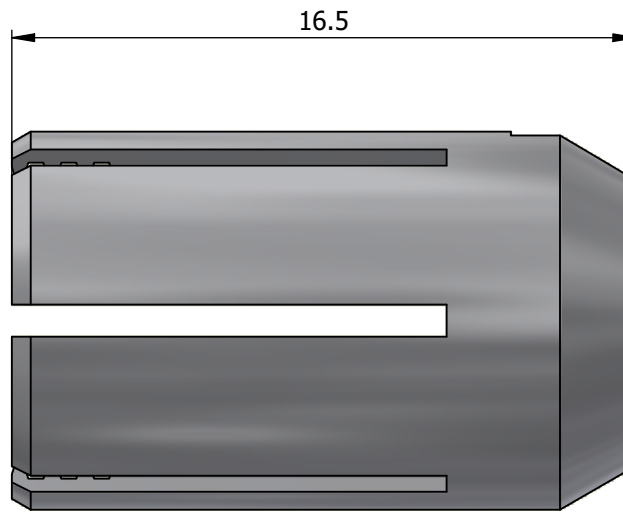

All dimensions are in millimeters (mm)

All additional information are documented on the datasheet (See below link or QR Code)
www.lemo.com/pdf/FFA.2S.782.CN.pdf

Datasheet

Collet for cable $\phi 7.3 - \phi 8.2$