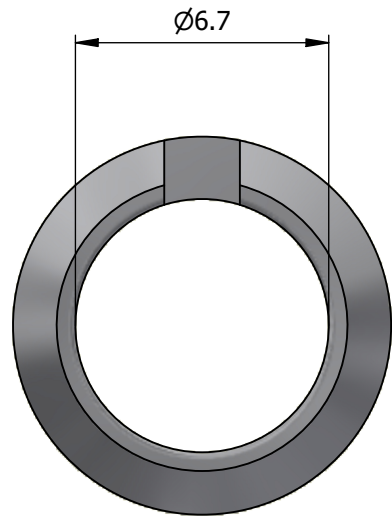

All dimensions are in millimeters (mm)

All additional information are documented on the datasheet (See below link or QR Code)
www.lemo.com/pdf/FFA.2S.782.CN.pdf

Datasheet

Collet for cable $\phi 7.3 - \phi 8.2$