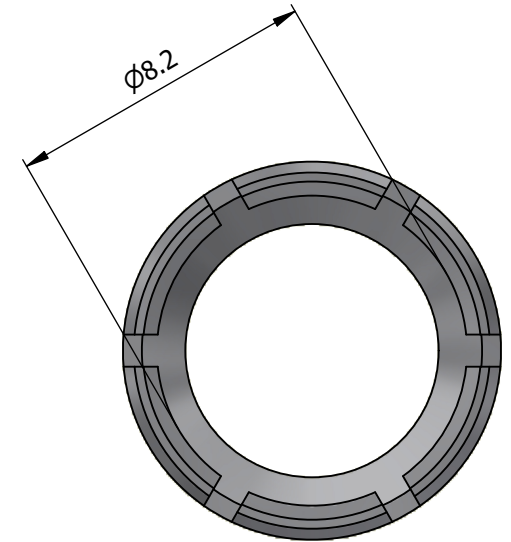

All dimensions are in millimeters (mm)

All additional information are documented on the datasheet (See below link or QR Code)
www.lemo.com/pdf/FFA.2S.782.CN.pdf

Datasheet

Collet for cable $\phi 7.3 - \phi 8.2$