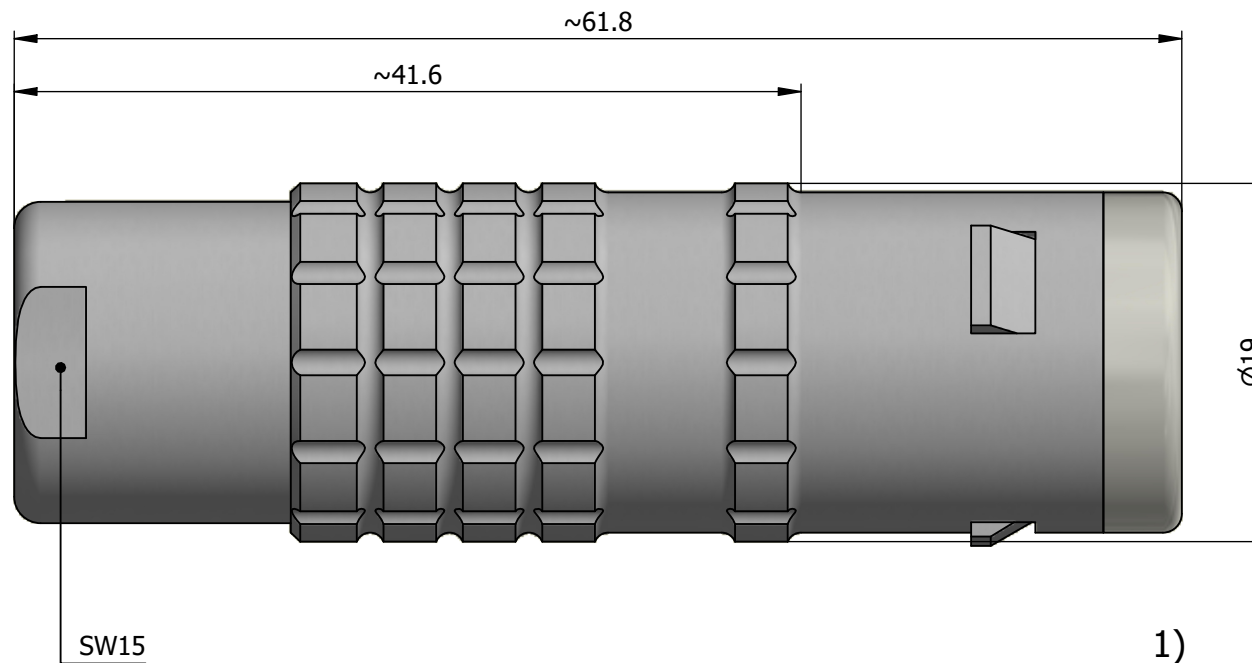

All dimensions are in millimeters (mm)

Alignment Key  
Front View

Insert Configuration  
Rear View

**Note:**

1) This picture is generic and for illustrative purposes only, and may show different keying, materials, colour, finish, and contact configuration. Minor shape or feature variations to actual item may be present.

All additional information are documented on the datasheet (See below link or QR Code)  
[www.lemo.com/pdf/FFA.3E.250.CLAC10.pdf](http://www.lemo.com/pdf/FFA.3E.250.CLAC10.pdf)

Model	Series	Insert Config.	Housing	Insulator	Contact	Collet Type	Cable Ø	Variant
FFA	3E	250				CLAC	10	