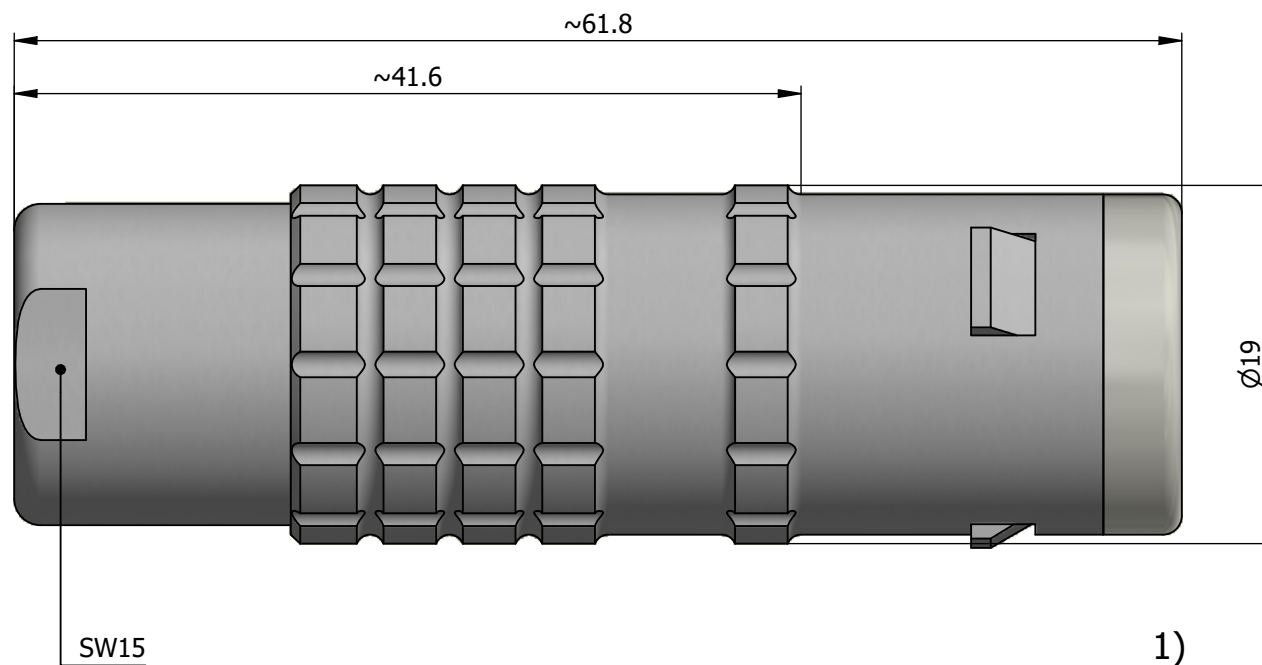

All dimensions are in millimeters (mm)

Alignment Key
Front View

Insert Configuration
Rear View

Note:

1) This picture is generic and for illustrative purposes only, and may show different keying, materials, colour, finish, and contact configuration. Minor shape or feature variations to actual item may be present.

All additional information are documented on the datasheet (See below link or QR Code)
www.lemo.com/pdf/FFA.3E.250.CTAC30.pdf

Model	Series	Insert Config.	Housing	Insulator	Contact	Collet Type	Cable Ø	Variant
FFA	3E	250				CTAC	30	