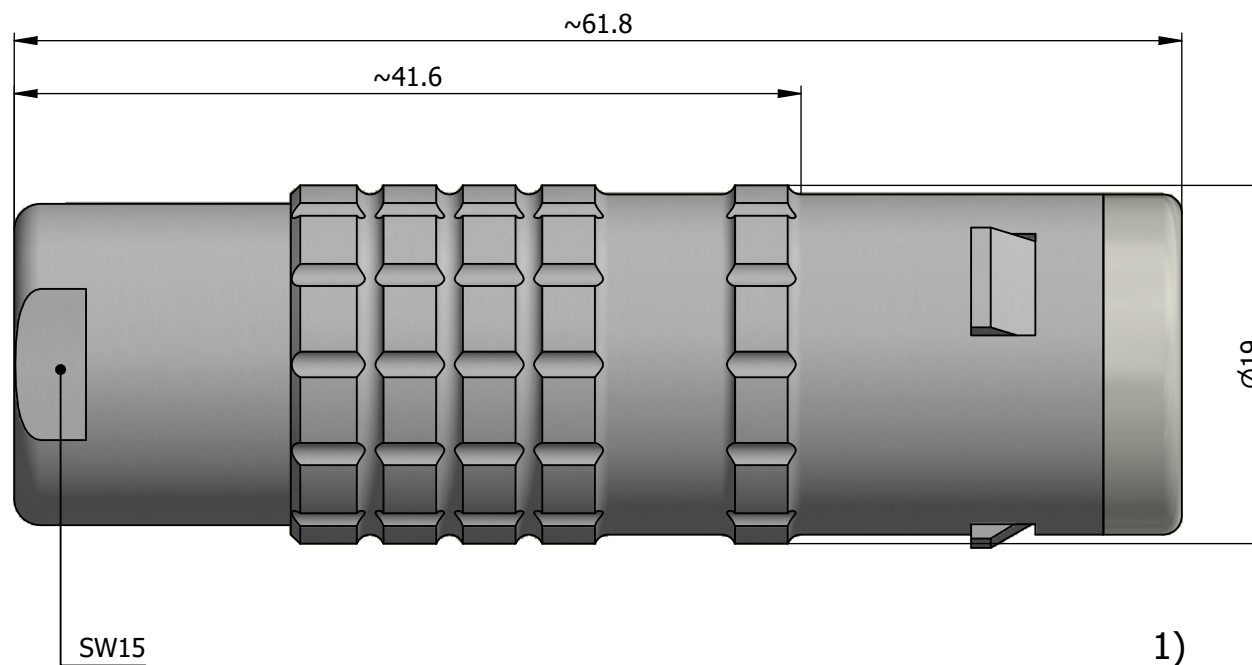

All dimensions are in millimeters (mm)

Alignment Key  
Front View

Insert Configuration  
Rear View

**Note:**

1) This picture is generic and for illustrative purposes only, and may show different keying, materials, colour, finish, and contact configuration. Minor shape or feature variations to actual item may be present.

All additional information are documented on the datasheet (See below link or QR Code)  
[www.lemo.com/pdf/FFA.3E.250.CTAC75.pdf](http://www.lemo.com/pdf/FFA.3E.250.CTAC75.pdf)

Model	Series	Insert Config.	Housing	Insulator	Contact	Collet Type	Cable Ø	Variant
FFA	3E	250				CTAC	75	