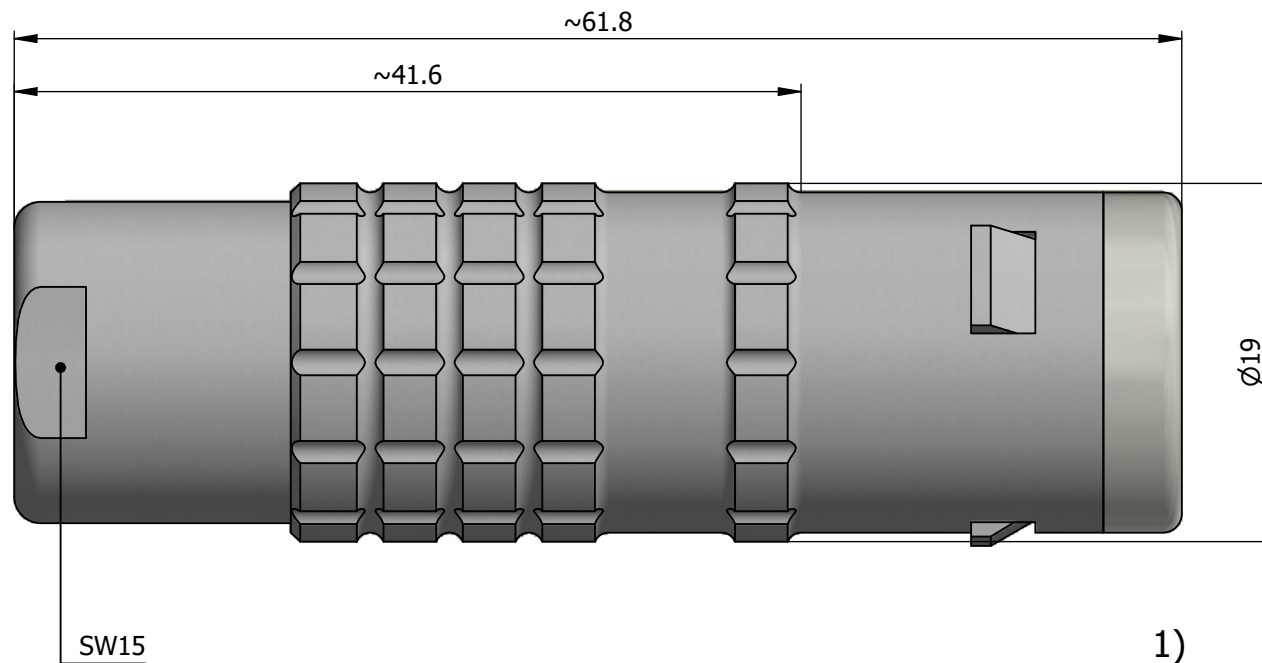

All dimensions are in millimeters (mm)

Alignment Key
Front View

Insert Configuration
Rear View

Note:

1) This picture is generic and for illustrative purposes only, and may show different keying, materials, colour, finish, and contact configuration. Minor shape or feature variations to actual item may be present.

All additional information are documented on the datasheet (See below link or QR Code)
www.lemo.com/pdf/FFA.3E.303.CLAC40.pdf

| | | | | | | | | |
|-------|--------|----------------|---------|-----------|---------|-------------|---------|---------|
| Model | Series | Insert Config. | Housing | Insulator | Contact | Collet Type | Cable Ø | Variant |
| FFA | 3E | 303 | CLAC | 40 | | | | |