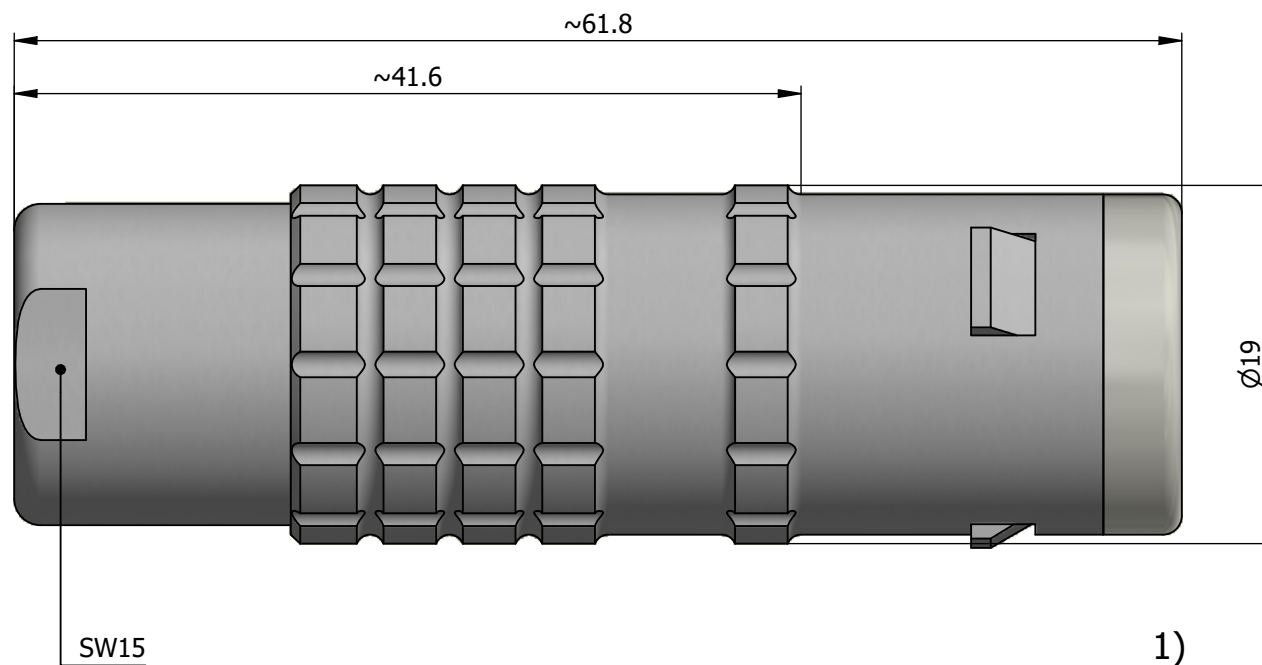

All dimensions are in millimeters (mm)

Alignment Key
Front View

Insert Configuration
Rear View

Note:

1) This picture is generic and for illustrative purposes only, and may show different keying, materials, colour, finish, and contact configuration. Minor shape or feature variations to actual item may be present.

All additional information are documented on the datasheet (See below link or QR Code)
www.lemo.com/pdf/FFA.3E.303.CLAC50.pdf

Model	Series	Insert Config.	Housing	Insulator	Contact	Collet Type	Cable Ø	Variant
FFA	3E	303	CLAC	50				