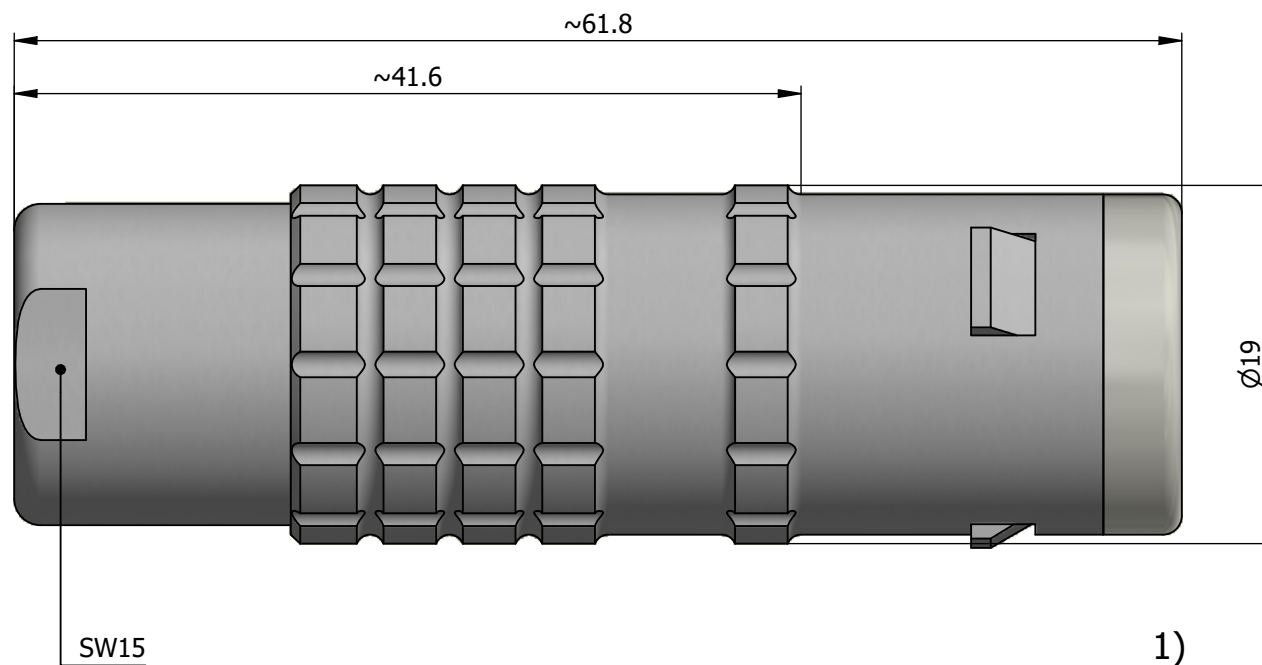

All dimensions are in millimeters (mm)

Alignment Key
Front View

Insert Configuration
Rear View

Note:

1) This picture is generic and for illustrative purposes only, and may show different keying, materials, colour, finish, and contact configuration. Minor shape or feature variations to actual item may be present.

All additional information are documented on the datasheet (See below link or QR Code)
www.lemo.com/pdf/FFA.3E.303.CLAC55.pdf

Model	Series	Insert Config.	Housing	Insulator	Contact	Collet Type	Cable Ø	Variant
FFA	3E	303	CLAC	55				

<p>Datasheet</p>	<p>Straight plug, cable collet</p> <p>Series 3E</p>		<p>Drawn 13.10.2011 OVU / JPBA</p>
	<p>LEMO SA Chemin des Champs-Courbes 28 1024 Ecublens - SWITZERLAND</p>		<p>Checked 11.11.2024 OBAR</p>
	<p>Tel. (+41 21) 695 16 00 email : info@lemo.com www.lemo.com</p>		<p>Modified 01 11.11.2024 / MARI</p>
	<p>CD</p>		<p>DO NOT SCALE DRAWING</p>
<p>FFA.3E.303.CLAC55</p>			