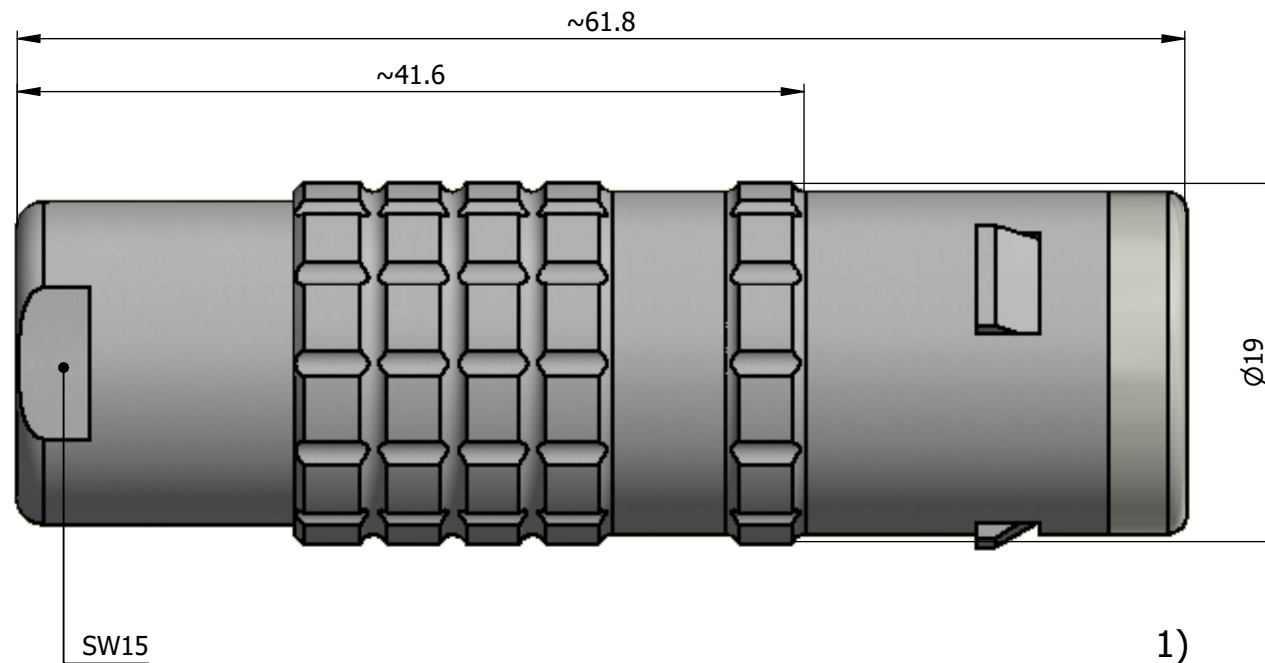

All dimensions are in millimeters (mm)

Alignment Key
Front View

Insert Configuration
Rear View

Note:

1) This picture is generic and for illustrative purposes only, and may show different keying, materials, colour, finish, and contact configuration. Minor shape or feature variations to actual item may be present.

All additional information are documented on the datasheet (See below link or QR Code)
www.lemo.com/pdf/FFA.3E.303.CLAC80.pdf

Model	Series	Insert Config.	Housing	Insulator	Contact	Collet Type	Cable Ø	Variant
FFA	3E	303						CLAC80