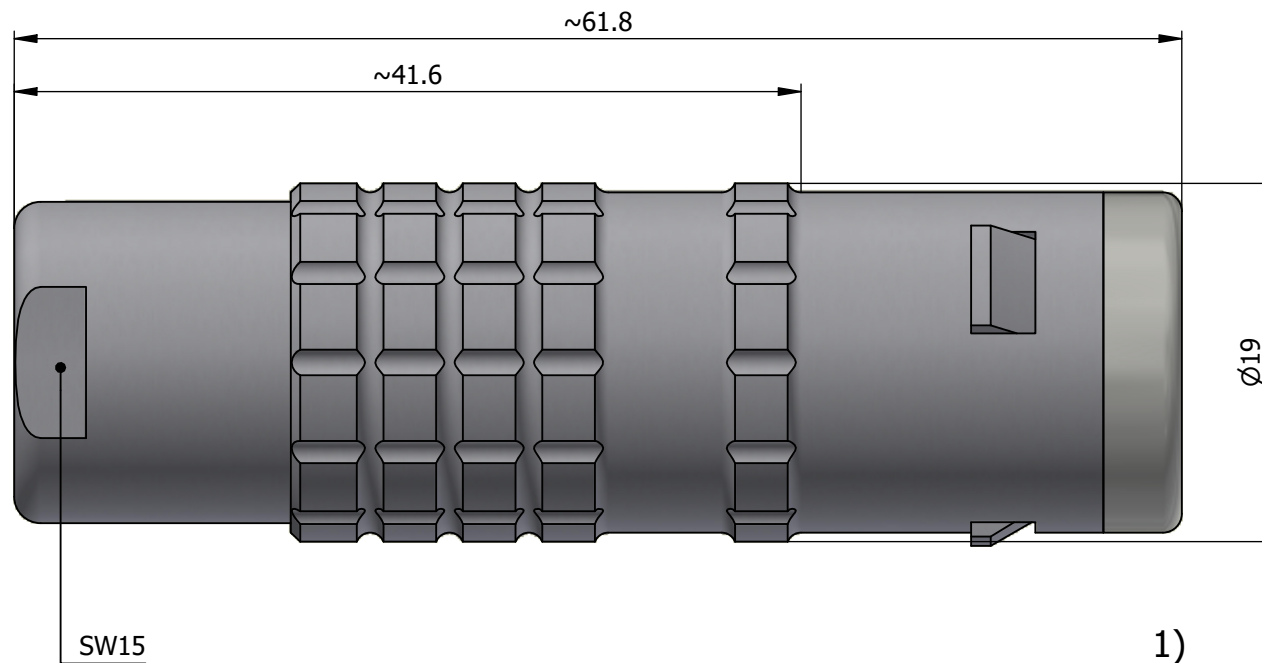

All dimensions are in millimeters (mm)

Alignment Key
Front View

Insert Configuration
Rear View

Note:

1) This picture is generic and for illustrative purposes only, and may show different keying, materials, colour, finish, and contact configuration. Minor shape or feature variations to actual item may be present.

All additional information are documented on the datasheet (See below link or QR Code)
www.lemo.com/pdf/FFA.3E.303.CLAC85.pdf

| | | | | | | | | |
|-------|--------|----------------|---------|-----------|---------|-------------|---------|---------|
| Model | Series | Insert Config. | Housing | Insulator | Contact | Collet Type | Cable Ø | Variant |
| FFA | 3E | 303 | CLAC | 85 | | | | |