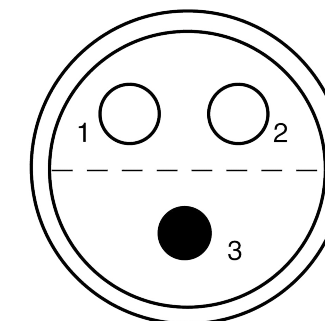

All dimensions are in millimeters (mm)

Alignment Key
Front View

Insert Configuration
Rear View

Note:

1) This picture is generic and for illustrative purposes only, and may show different keying, materials, colour, finish, and contact configuration. Minor shape or feature variations to actual item may be present.

All additional information are documented on the datasheet (See below link or QR Code)
www.lemo.com/pdf/FFA.3E.303.CLLC70.pdf

Model	Series	Insert Config.	Housing	Insulator	Contact	Collet Type	Cable Ø	Variant
FFA	3E	303	CLLC	70				