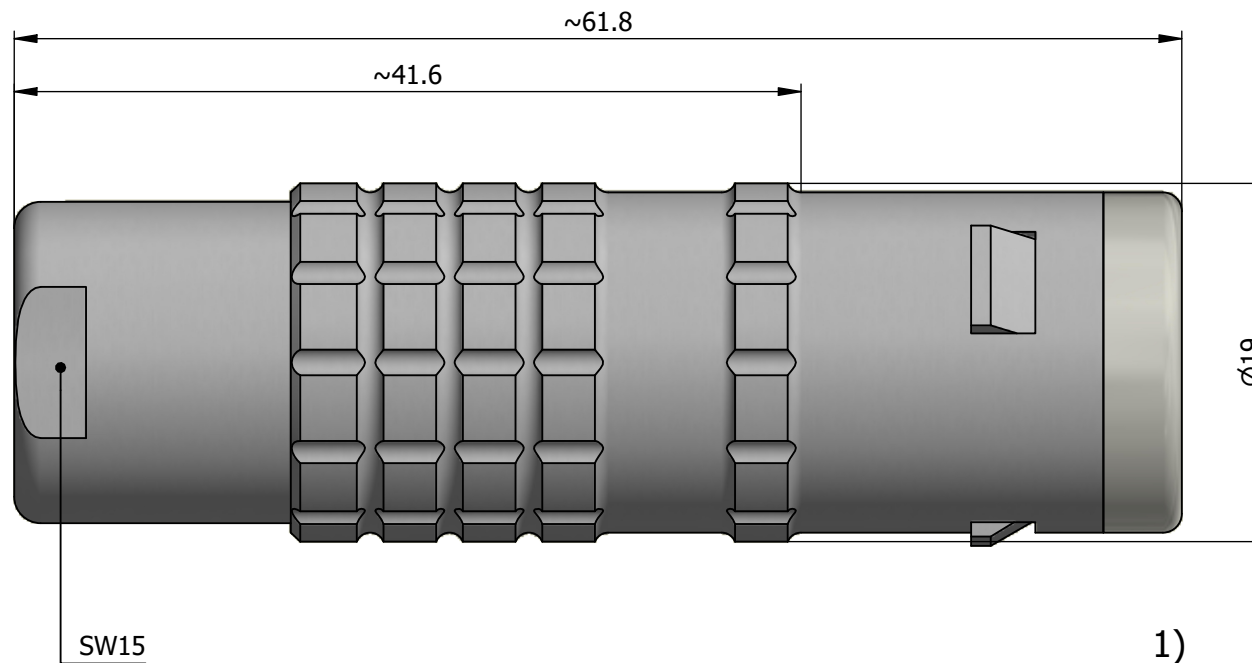

All dimensions are in millimeters (mm)

Alignment Key
Front View

Insert Configuration
Rear View

Note:

1) This picture is generic and for illustrative purposes only, and may show different keying, materials, colour, finish, and contact configuration. Minor shape or feature variations to actual item may be present.

All additional information are documented on the datasheet (See below link or QR Code)
www.lemo.com/pdf/FFA.3E.303.CLLC70.pdf

Model	Series	Insert Config.	Housing	Insulator	Contact	Collet Type	Cable Ø	Variant
FFA	3E	303	CLLC	70				