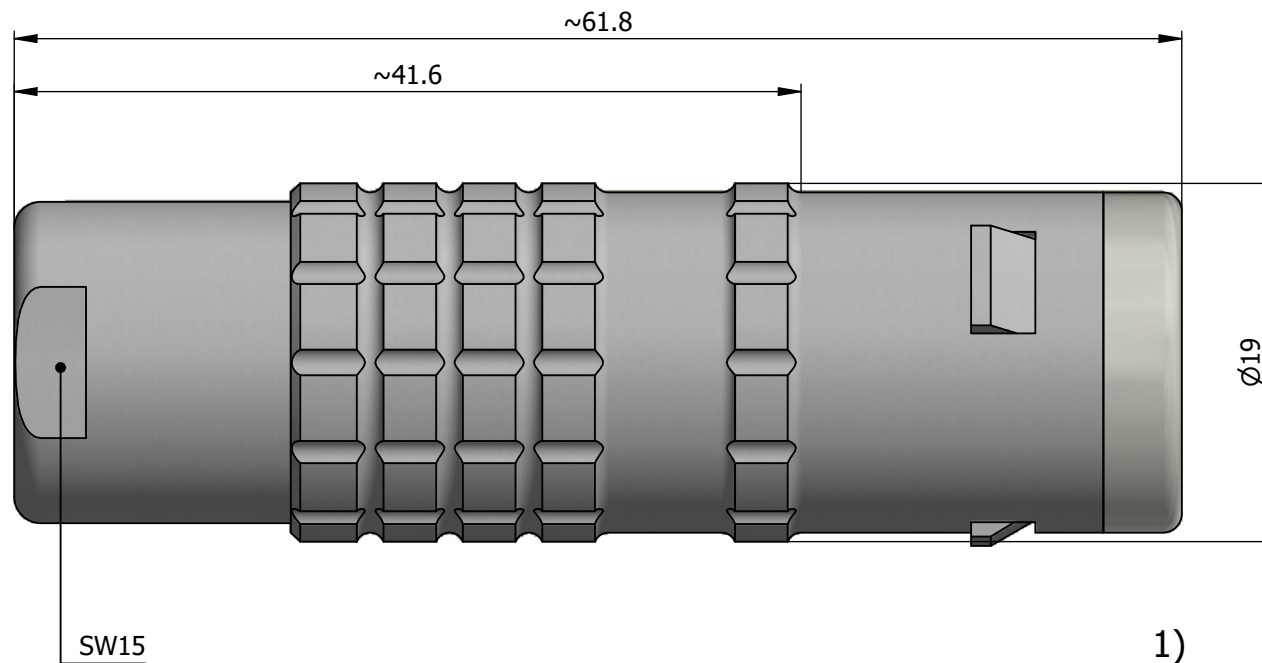

All dimensions are in millimeters (mm)

Alignment Key  
Front View

Insert Configuration  
Rear View

**Note:**

1) This picture is generic and for illustrative purposes only, and may show different keying, materials, colour, finish, and contact configuration. Minor shape or feature variations to actual item may be present.

All additional information are documented on the datasheet (See below link or QR Code)  
[www.lemo.com/pdf/FFA.3E.304.CLAC11.pdf](http://www.lemo.com/pdf/FFA.3E.304.CLAC11.pdf)

Model	Series	Insert Config.	Housing	Insulator	Contact	Collet Type	Cable Ø	Variant
FFA	3E	304						CLAC11