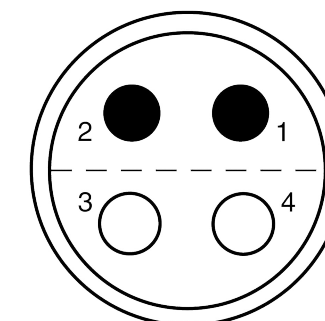

All dimensions are in millimeters (mm)

Alignment Key
Front View

Insert Configuration
Rear View

Note:

1) This picture is generic and for illustrative purposes only, and may show different keying, materials, colour, finish, and contact configuration. Minor shape or feature variations to actual item may be present.

All additional information are documented on the datasheet (See below link or QR Code)
www.lemo.com/pdf/FFA.3E.304.CLAC45.pdf

Model	Series	Insert Config.	Housing	Insulator	Contact	Collet Type	Cable Ø	Variant
FFA	3E	304						CLAC45