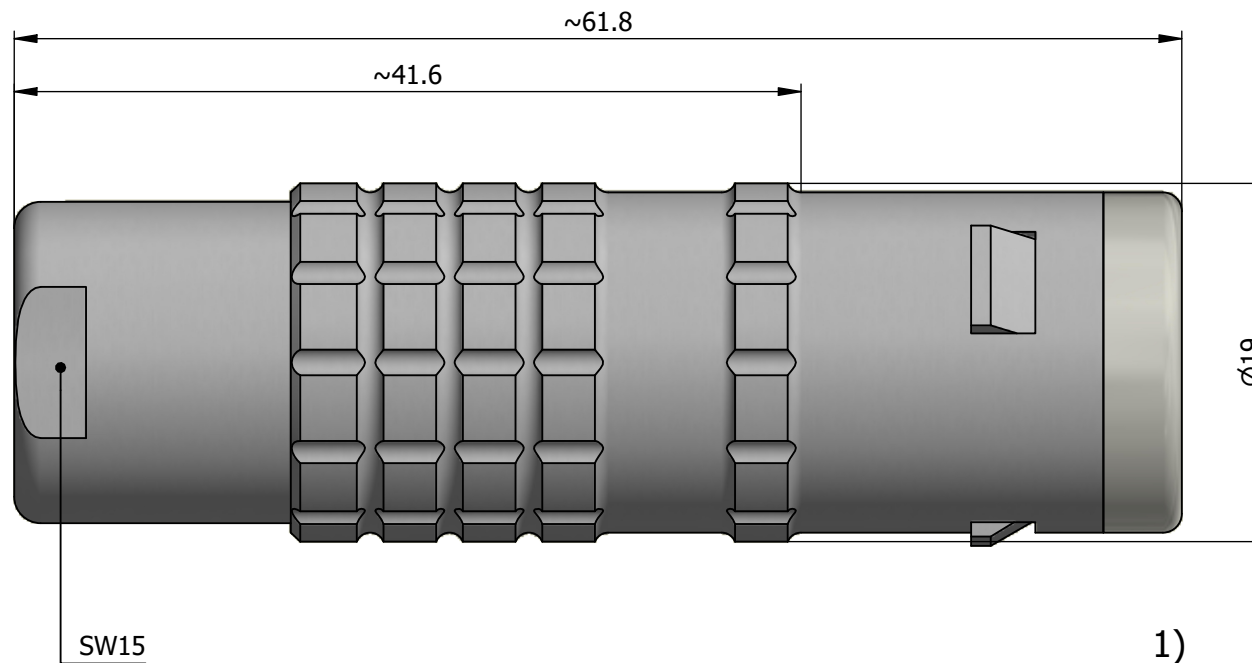

All dimensions are in millimeters (mm)

Alignment Key
Front View

Insert Configuration
Rear View

Note:

1) This picture is generic and for illustrative purposes only, and may show different keying, materials, colour, finish, and contact configuration. Minor shape or feature variations to actual item may be present.

All additional information are documented on the datasheet (See below link or QR Code)
www.lemo.com/pdf/FFA.3E.304.CLAC45.pdf

Model	Series	Insert Config.	Housing	Insulator	Contact	Collet Type	Cable Ø	Variant
FFA	3E	304						CLAC45