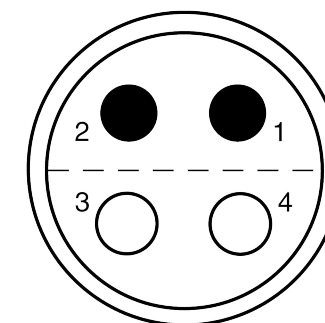

All dimensions are in millimeters (mm)

Alignment Key
Front View

Insert Configuration
Rear View

Note:

1) This picture is generic and for illustrative purposes only, and may show different keying, materials, colour, finish, and contact configuration. Minor shape or feature variations to actual item may be present.

All additional information are documented on the datasheet (See below link or QR Code)
www.lemo.com/pdf/FFA.3E.304.CLAC65.pdf

Model	Series	Insert Config.	Housing	Insulator	Contact	Collet Type	Cable Ø	Variant
FFA	3E	304	CLAC	65				