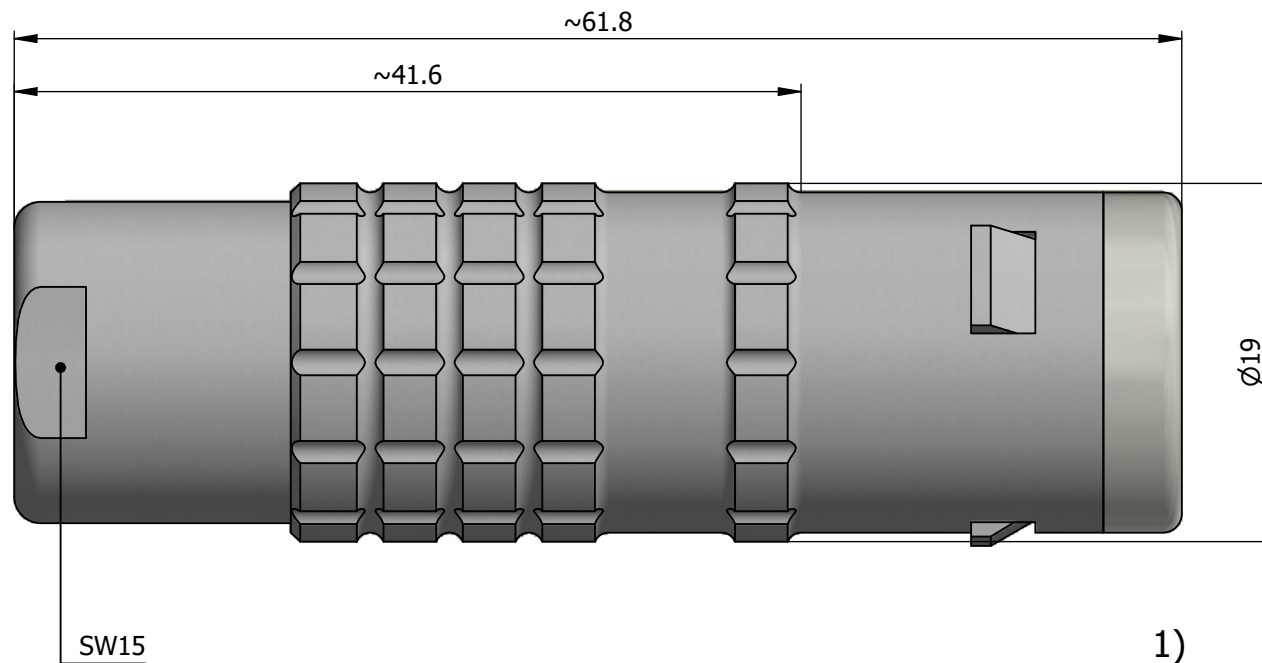

All dimensions are in millimeters (mm)

Alignment Key
Front View

Insert Configuration
Rear View

Note:

1) This picture is generic and for illustrative purposes only, and may show different keying, materials, colour, finish, and contact configuration. Minor shape or feature variations to actual item may be present.

All additional information are documented on the datasheet (See below link or QR Code)
www.lemo.com/pdf/FFA.3E.304.CLAC65.pdf

Model	Series	Insert Config.	Housing	Insulator	Contact	Collet Type	Cable Ø	Variant
FFA	3E	304	CLAC	65				