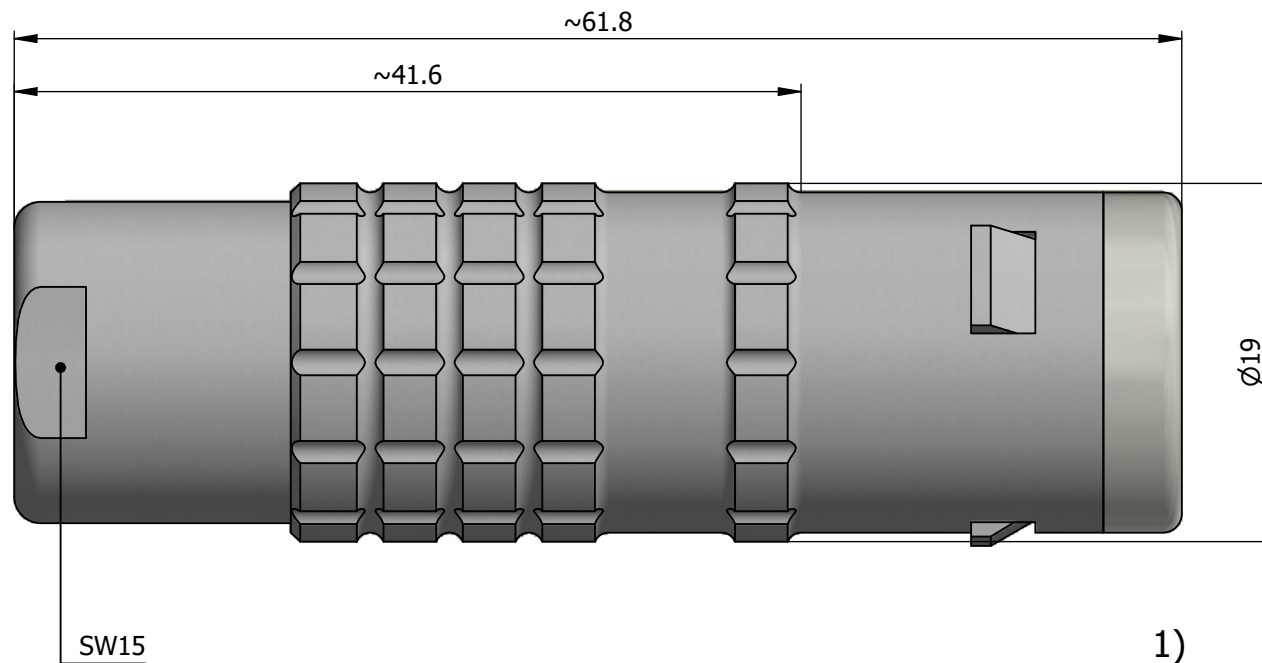

All dimensions are in millimeters (mm)

Alignment Key
Front View

Insert Configuration
Rear View

Note:

1) This picture is generic and for illustrative purposes only, and may show different keying, materials, colour, finish, and contact configuration. Minor shape or feature variations to actual item may be present.

All additional information are documented on the datasheet (See below link or QR Code)
www.lemo.com/pdf/FFA.3E.304.CLAC70.pdf

Model	Series	Insert Config.	Housing	Insulator	Contact	Collet Type	Cable Ø	Variant
FFA	3E	304	CLAC	70				