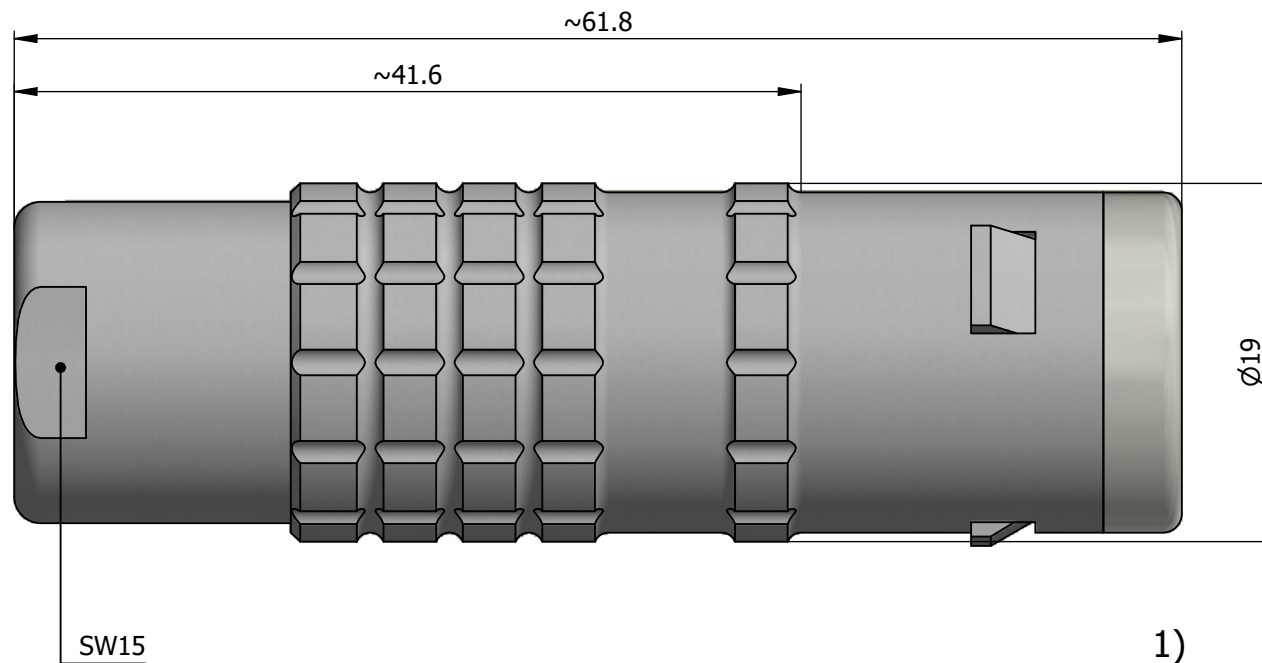

All dimensions are in millimeters (mm)

Alignment Key  
Front View

Insert Configuration  
Rear View

**Note:**

1) This picture is generic and for illustrative purposes only, and may show different keying, materials, colour, finish, and contact configuration. Minor shape or feature variations to actual item may be present.

All additional information are documented on the datasheet (See below link or QR Code)  
[www.lemo.com/pdf/FFA.3E.304.CLAC80.pdf](http://www.lemo.com/pdf/FFA.3E.304.CLAC80.pdf)

Model	Series	Insert Config.	Housing	Insulator	Contact	Collet Type	Cable Ø	Variant
FFA	3E	304	CLAC	80				