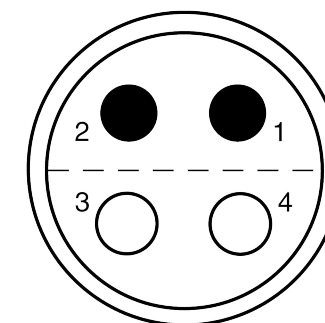

All dimensions are in millimeters (mm)

Alignment Key
Front View

Insert Configuration
Rear View

Note:

1) This picture is generic and for illustrative purposes only, and may show different keying, materials, colour, finish, and contact configuration. Minor shape or feature variations to actual item may be present.

All additional information are documented on the datasheet (See below link or QR Code)
www.lemo.com/pdf/FFA.3E.304.CLAC85.pdf

Model	Series	Insert Config.	Housing	Insulator	Contact	Collet Type	Cable Ø	Variant
FFA	3E	304						CLAC85