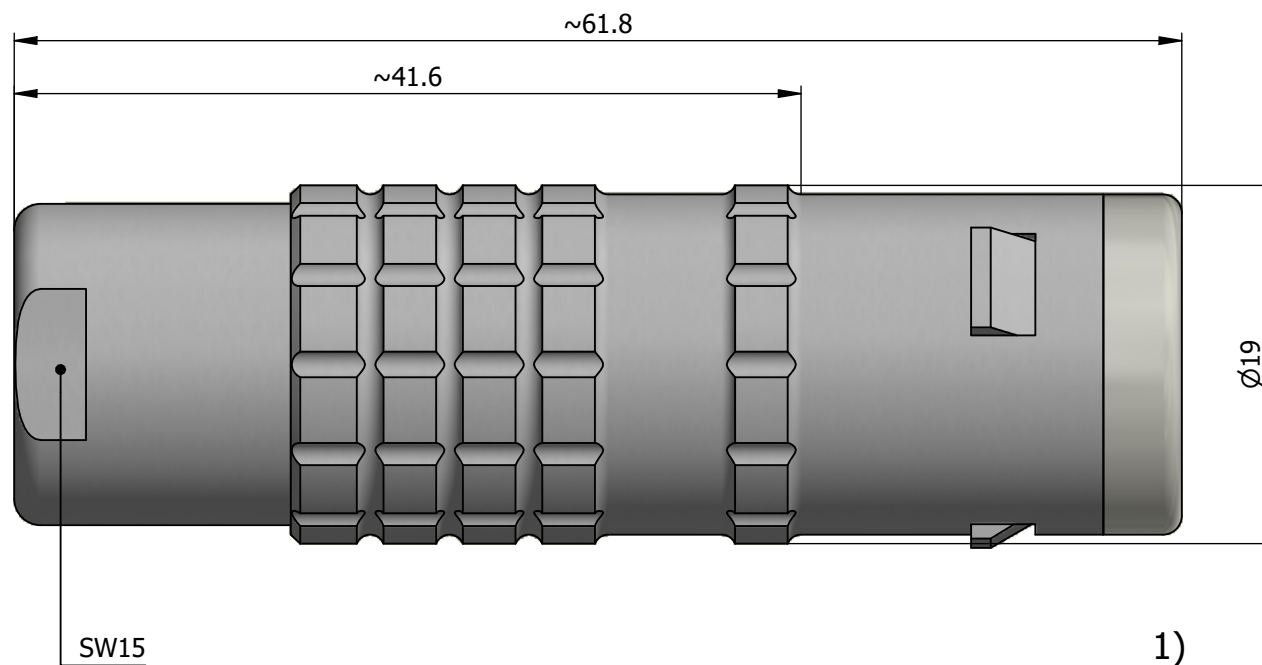

All dimensions are in millimeters (mm)

Alignment Key
Front View

Insert Configuration
Rear View

Note:

1) This picture is generic and for illustrative purposes only, and may show different keying, materials, colour, finish, and contact configuration. Minor shape or feature variations to actual item may be present.

All additional information are documented on the datasheet (See below link or QR Code)
www.lemo.com/pdf/FFA.3E.304.CLAC85.pdf

Model	Series	Insert Config.	Housing	Insulator	Contact	Collet Type	Cable Ø	Variant
FFA	3E	304						CLAC85