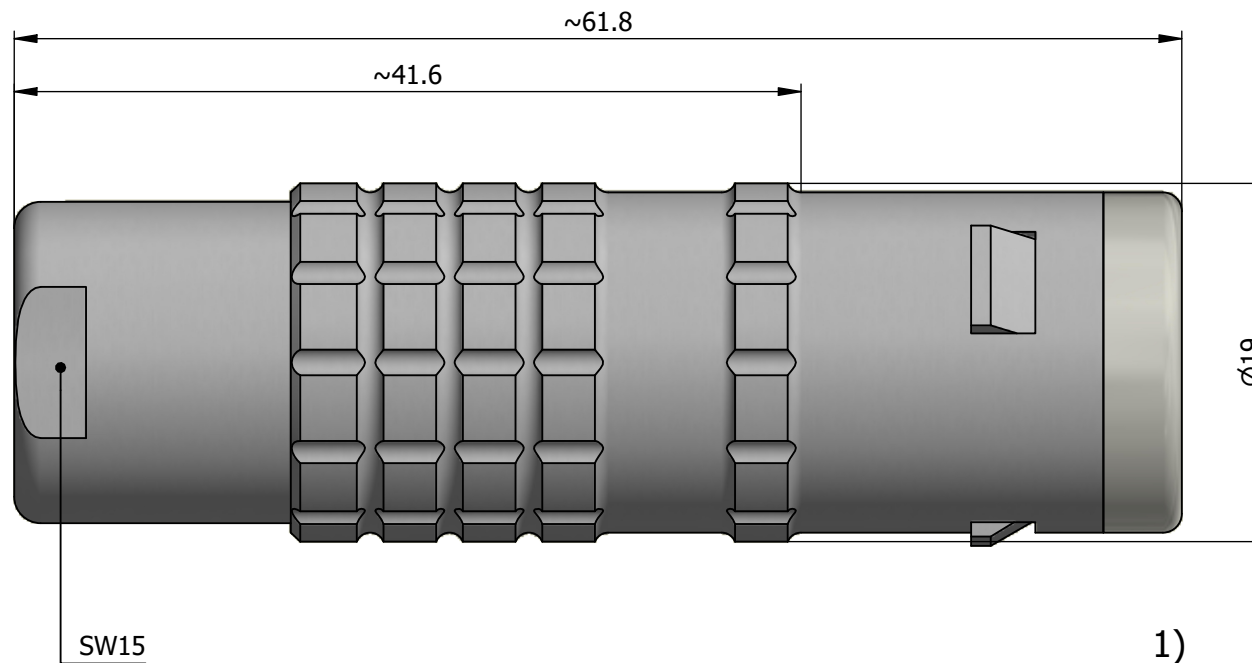

All dimensions are in millimeters (mm)

Alignment Key
Front View

Insert Configuration
Rear View

Note:

1) This picture is generic and for illustrative purposes only, and may show different keying, materials, colour, finish, and contact configuration. Minor shape or feature variations to actual item may be present.

All additional information are documented on the datasheet (See below link or QR Code)
www.lemo.com/pdf/FFA.3E.305.CLAC70.pdf

Model	Series	Insert Config.	Housing	Insulator	Contact	Collet Type	Cable Ø	Variant
FFA	3E	305						CLAC70