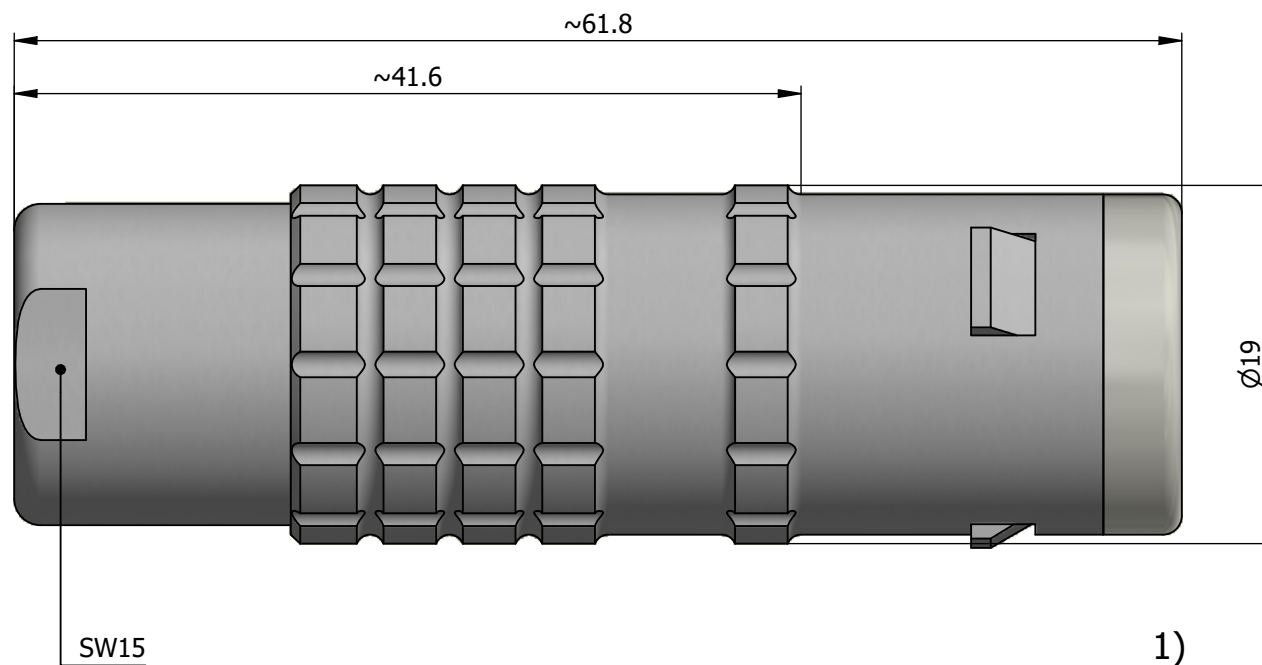

All dimensions are in millimeters (mm)

Alignment Key
Front View

Insert Configuration
Rear View

Note:

1) This picture is generic and for illustrative purposes only, and may show different keying, materials, colour, finish, and contact configuration. Minor shape or feature variations to actual item may be present.

All additional information are documented on the datasheet (See below link or QR Code)
www.lemo.com/pdf/FFA.3E.305.CLAC90.pdf

Model	Series	Insert Config.	Housing	Insulator	Contact	Collet Type	Cable Ø	Variant
FFA	3E	305	CLAC	90				