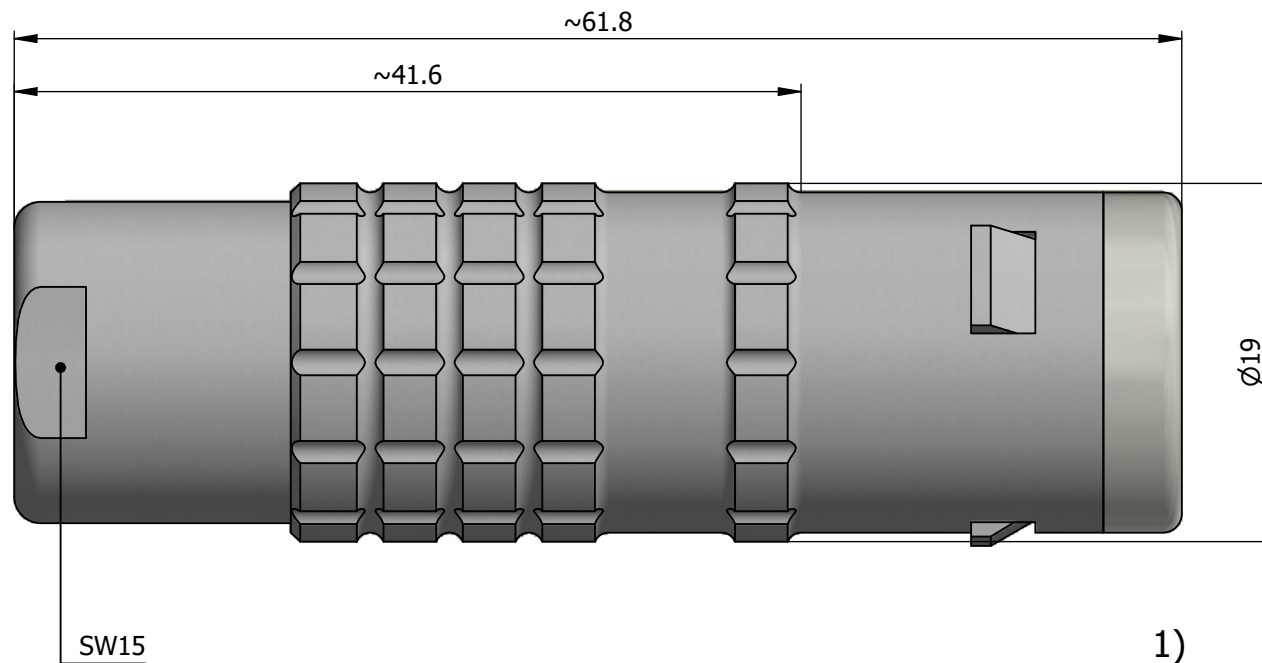

All dimensions are in millimeters (mm)

Alignment Key  
Front View

Insert Configuration  
Rear View

**Note:**

1) This picture is generic and for illustrative purposes only, and may show different keying, materials, colour, finish, and contact configuration. Minor shape or feature variations to actual item may be present.

All additional information are documented on the datasheet (See below link or QR Code)  
[www.lemo.com/pdf/FFA.3E.306.CLAC11.pdf](http://www.lemo.com/pdf/FFA.3E.306.CLAC11.pdf)

Model	Series	Insert Config.	Housing	Insulator	Contact	Collet Type	Cable Ø	Variant
FFA	3E	306				CLAC	11	