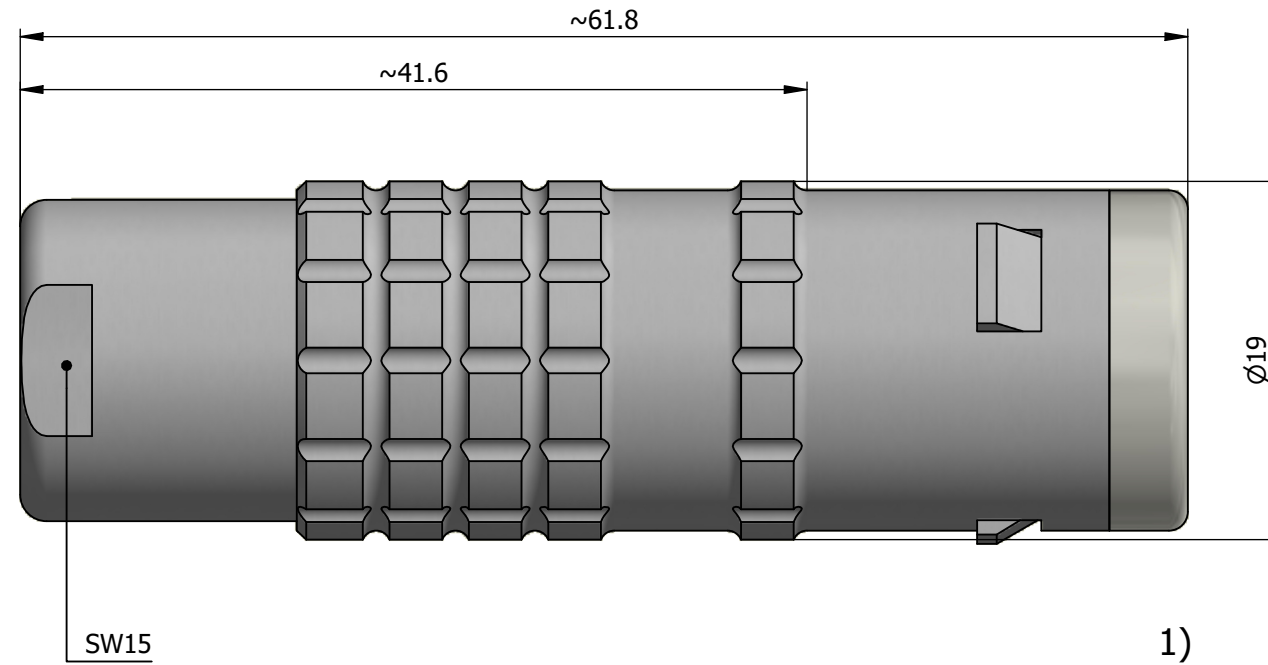

All dimensions are in millimeters (mm)

Alignment Key
Front View

Insert Configuration
Rear View

Note:

1) This picture is generic and for illustrative purposes only, and may show different keying, materials, colour, finish, and contact configuration. Minor shape or feature variations to actual item may be present.

All additional information are documented on the datasheet (See below link or QR Code)
www.lemo.com/pdf/FFA.3E.306.CLAC50.pdf

Model	Series	Insert Config.	Housing	Insulator	Contact	Collet Type	Cable Ø	Variant
FFA	3E	306				CLAC	50	