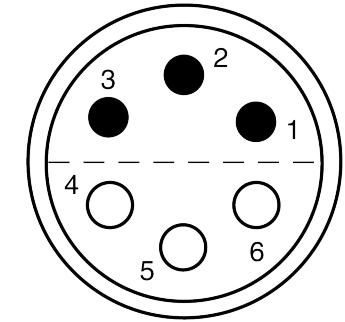

All dimensions are in millimeters (mm)

Alignment Key
Front View

Insert Configuration
Rear View

Note:

1) This picture is generic and for illustrative purposes only, and may show different keying, materials, colour, finish, and contact configuration. Minor shape or feature variations to actual item may be present.

All additional information are documented on the datasheet (See below link or QR Code)
www.lemo.com/pdf/FFA.3E.306.CLAC50.pdf

Model	Series	Insert Config.	Housing	Insulator	Contact	Collet Type	Cable Ø	Variant
FFA	3E	306				CLAC	50	

Straight plug, cable collet
Series 3E

LEMO
LEMO SA
Chemin des Champs-Courbes 28
1024 Ecublens - SWITZERLAND

Tel. (+41 21) 695 16 00
email : info@lemo.com
www.lemo.com

CD

Drawn	11.11.2024	MARI / MARI
Checked	11.11.2024	OBAR
Modified	00	11.11.2024 / MARI
DO NOT SCALE DRAWING		
FFA.3E.306.CLAC50		