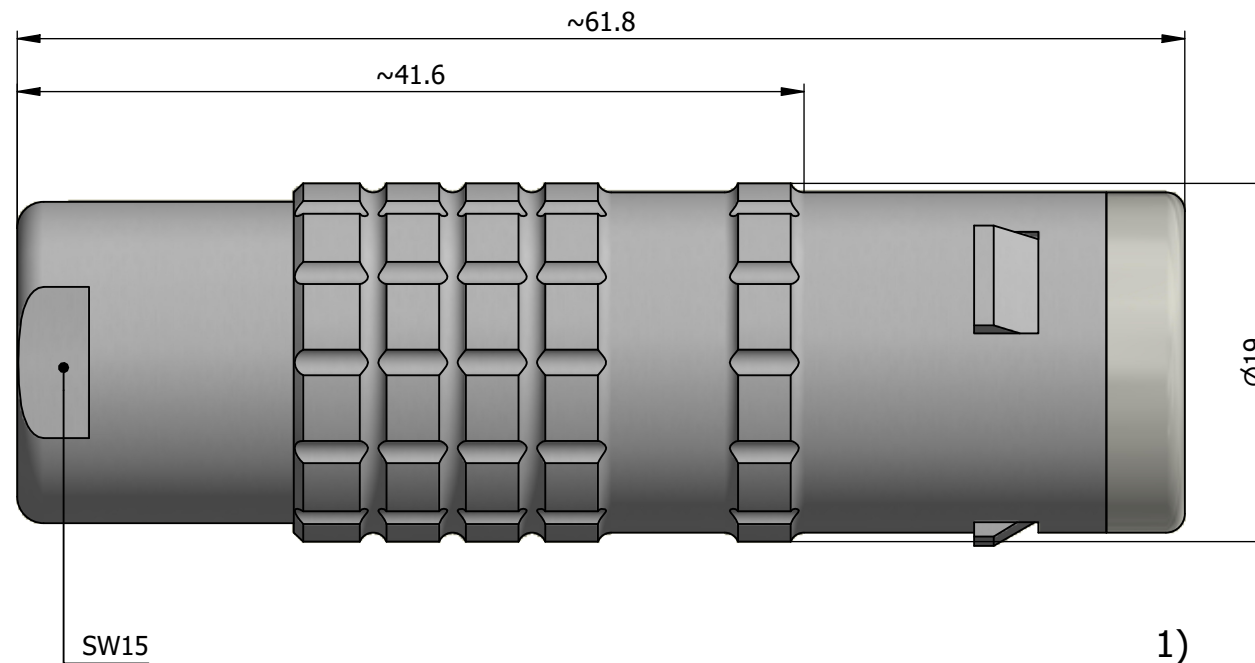

All dimensions are in millimeters (mm)

Alignment Key
Front View

Insert Configuration
Rear View

Note:

1) This picture is generic and for illustrative purposes only, and may show different keying, materials, colour, finish, and contact configuration. Minor shape or feature variations to actual item may be present.

All additional information are documented on the datasheet (See below link or QR Code)
www.lemo.com/pdf/FFA.3E.306.CLAC60.pdf

Model	Series	Insert Config.	Housing	Insulator	Contact	Collet Type	Cable Ø	Variant
FFA	3E	306	CLAC	60				