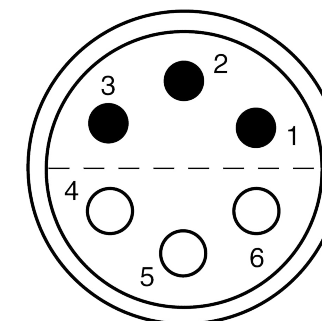

All dimensions are in millimeters (mm)

Alignment Key
Front View

Insert Configuration
Rear View

Note:

1) This picture is generic and for illustrative purposes only, and may show different keying, materials, colour, finish, and contact configuration. Minor shape or feature variations to actual item may be present.

All additional information are documented on the datasheet (See below link or QR Code)
www.lemo.com/pdf/FFA.3E.306.CLAC60.pdf

Model	Series	Insert Config.	Housing	Insulator	Contact	Collet Type	Cable Ø	Variant
FFA	3E	306	CLAC	60				