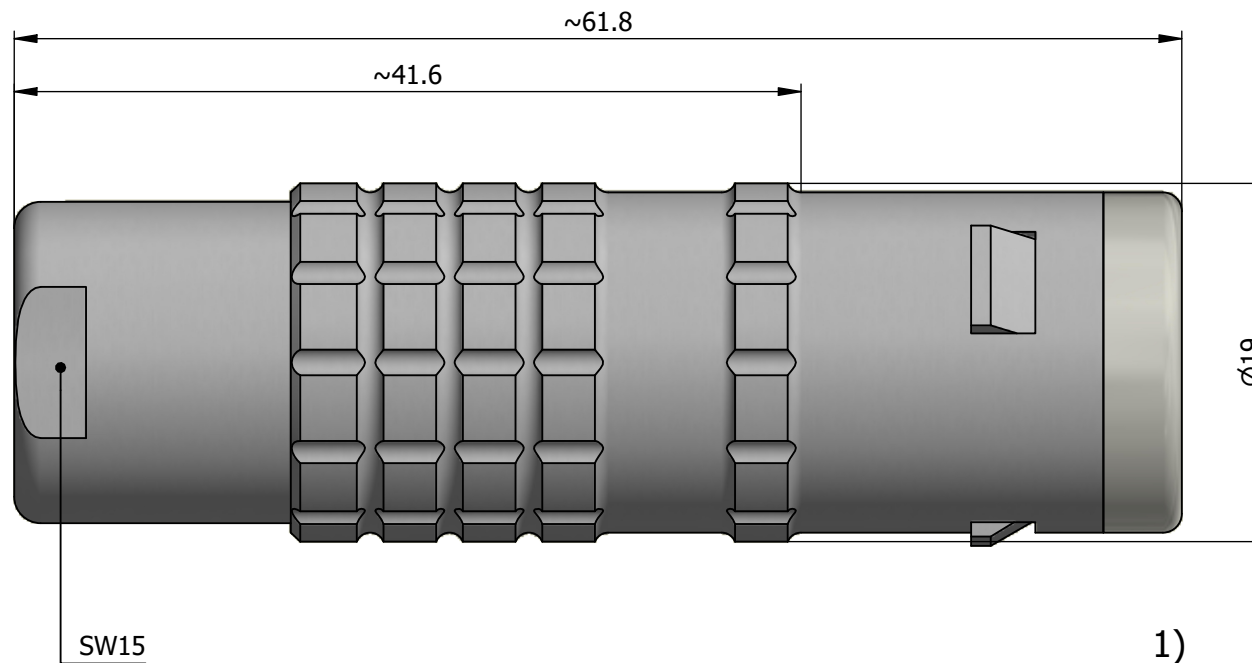

All dimensions are in millimeters (mm)

Alignment Key
Front View

Insert Configuration
Rear View

Note:

1) This picture is generic and for illustrative purposes only, and may show different keying, materials, colour, finish, and contact configuration. Minor shape or feature variations to actual item may be present.

All additional information are documented on the datasheet (See below link or QR Code)
www.lemo.com/pdf/FFA.3E.306.CLAC70.pdf

Model	Series	Insert Config.	Housing	Insulator	Contact	Collet Type	Cable Ø	Variant
FFA	3E	306				CLAC	70	