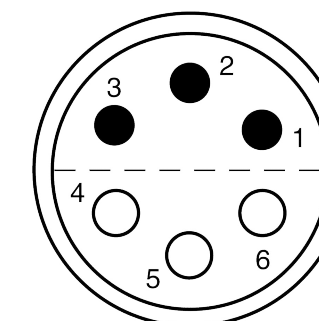

All dimensions are in millimeters (mm)

Alignment Key  
Front View

Insert Configuration  
Rear View

**Note:**

1) This picture is generic and for illustrative purposes only, and may show different keying, materials, colour, finish, and contact configuration. Minor shape or feature variations to actual item may be present.

All additional information are documented on the datasheet (See below link or QR Code)  
[www.lemo.com/pdf/FFA.3E.306.CLAC75.pdf](http://www.lemo.com/pdf/FFA.3E.306.CLAC75.pdf)

Model	Series	Insert Config.	Housing	Insulator	Contact	Collet Type	Cable Ø	Variant
FFA	3E	306				CLAC	75	

<p>Datasheet</p>	<p><b>Straight plug, cable collet</b></p> <p>Series 3E</p>		<p>Drawn 11.11.2024 MARI/MARI</p>
	<p>LEMO SA Chemin des Champs-Courbes 28 1024 Ecublens - SWITZERLAND</p>		<p>Checked 11.11.2024 OBAR</p>
	<p>Tel. (+41 21) 695 16 00 email : info@lemo.com www.lemo.com</p>		<p>Modified 00 11.11.2024/MARI</p>
	<p>CD</p>		<p>DO NOT SCALE DRAWING</p>
<p><b>FFA.3E.306.CLAC75</b></p>			