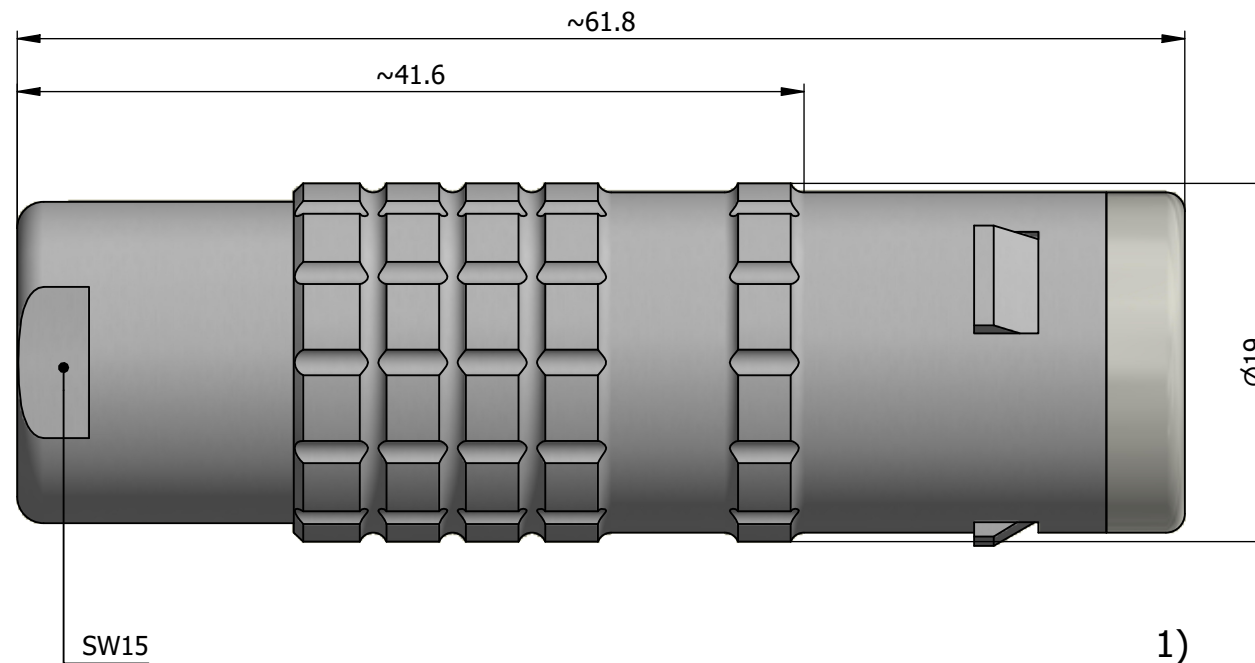

All dimensions are in millimeters (mm)

Alignment Key  
Front View

Insert Configuration  
Rear View

**Note:**

1) This picture is generic and for illustrative purposes only, and may show different keying, materials, colour, finish, and contact configuration. Minor shape or feature variations to actual item may be present.

All additional information are documented on the datasheet (See below link or QR Code)  
[www.lemo.com/pdf/FFA.3E.306.CLAC75.pdf](http://www.lemo.com/pdf/FFA.3E.306.CLAC75.pdf)

Model	Series	Insert Config.	Housing	Insulator	Contact	Collet Type	Cable Ø	Variant
FFA	3E	306				CLAC	75	

<p>Datasheet</p>	<p><b>Straight plug, cable collet</b></p> <p>Series 3E</p>		<p>Drawn 11.11.2024 MARI/MARI</p>
	<p>LEMO SA Chemin des Champs-Courbes 28 1024 Ecublens - SWITZERLAND</p>		<p>Checked 11.11.2024 OBAR</p>
	<p>Tel. (+41 21) 695 16 00 email : info@lemo.com www.lemo.com</p>		<p>Modified 00 11.11.2024/MARI</p>
	<p>CD</p>		<p>DO NOT SCALE DRAWING</p>
<p><b>FFA.3E.306.CLAC75</b></p>			