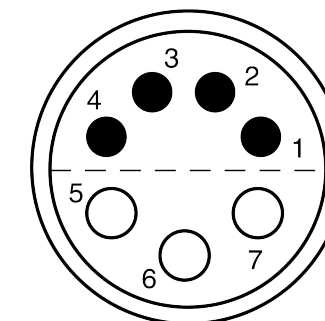

All dimensions are in millimeters (mm)

Alignment Key
Front View

Insert Configuration
Rear View

Note:

1) This picture is generic and for illustrative purposes only, and may show different keying, materials, colour, finish, and contact configuration. Minor shape or feature variations to actual item may be present.

All additional information are documented on the datasheet (See below link or QR Code)
www.lemo.com/pdf/FFA.3E.307.CLAC11.pdf

Model	Series	Insert Config.	Housing	Insulator	Contact	Collet Type	Cable Ø	Variant
FFA	.3E	.307	.CLAC	11				