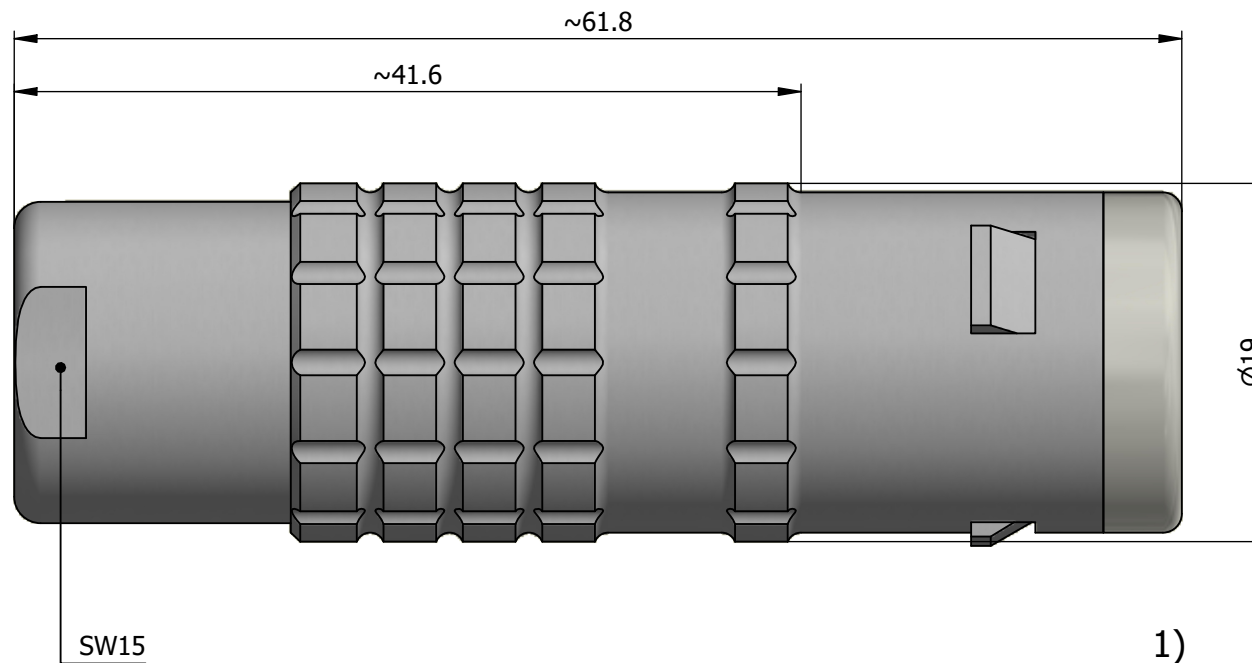

All dimensions are in millimeters (mm)

Alignment Key
Front View

Insert Configuration
Rear View

Note:

1) This picture is generic and for illustrative purposes only, and may show different keying, materials, colour, finish, and contact configuration. Minor shape or feature variations to actual item may be present.

All additional information are documented on the datasheet (See below link or QR Code)
www.lemo.com/pdf/FFA.3E.307.CLAC11.pdf

Model	Series	Insert Config.	Housing	Insulator	Contact	Collet Type	Cable Ø	Variant
FFA	.3E	.307	.CLAC	11				