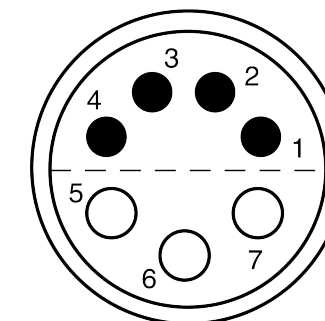

All dimensions are in millimeters (mm)

Alignment Key
Front View

Insert Configuration
Rear View

Note:

1) This picture is generic and for illustrative purposes only, and may show different keying, materials, colour, finish, and contact configuration. Minor shape or feature variations to actual item may be present.

All additional information are documented on the datasheet (See below link or QR Code)
www.lemo.com/pdf/FFA.3E.307.NLAC11.pdf

Model	Series	Insert Config.	Housing	Insulator	Contact	Collet Type	Cable Ø	Variant
FFA	.3E	.307	.NLAC	11				