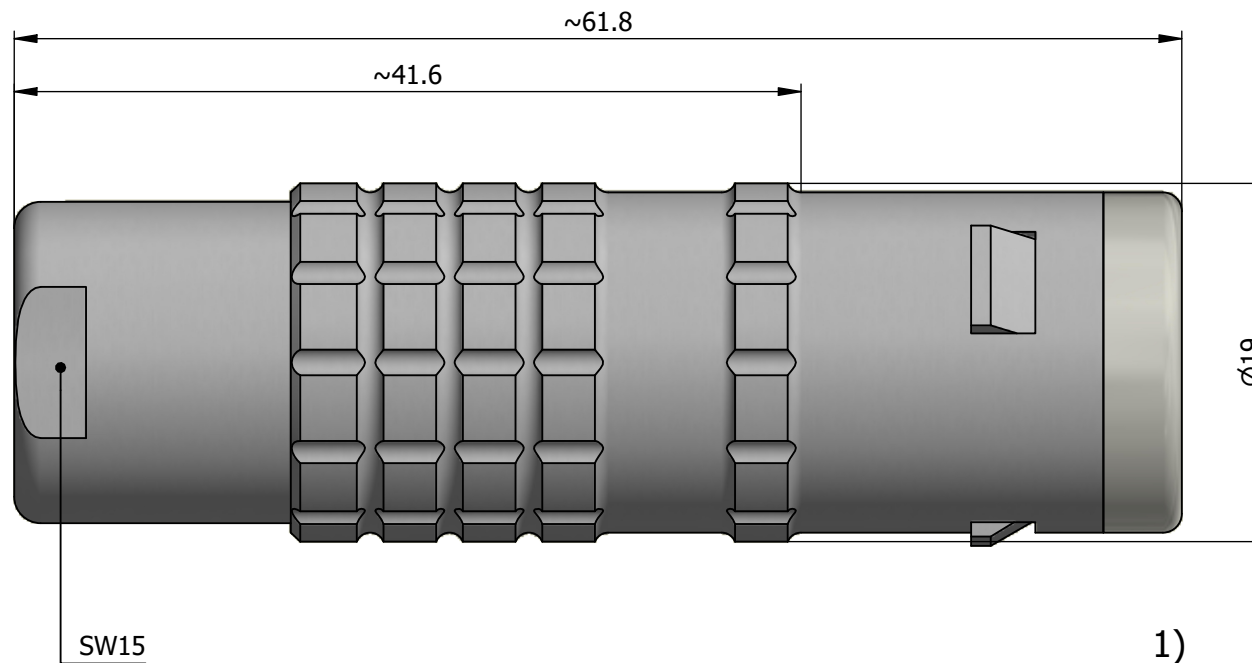

All dimensions are in millimeters (mm)

Alignment Key
Front View

Insert Configuration
Rear View

Note:

1) This picture is generic and for illustrative purposes only, and may show different keying, materials, colour, finish, and contact configuration. Minor shape or feature variations to actual item may be present.

All additional information are documented on the datasheet (See below link or QR Code)
www.lemo.com/pdf/FFA.3E.307.NLAC11.pdf

Model	Series	Insert Config.	Housing	Insulator	Contact	Collet Type	Cable Ø	Variant
FFA	.3E	.307	.NLAC	11				